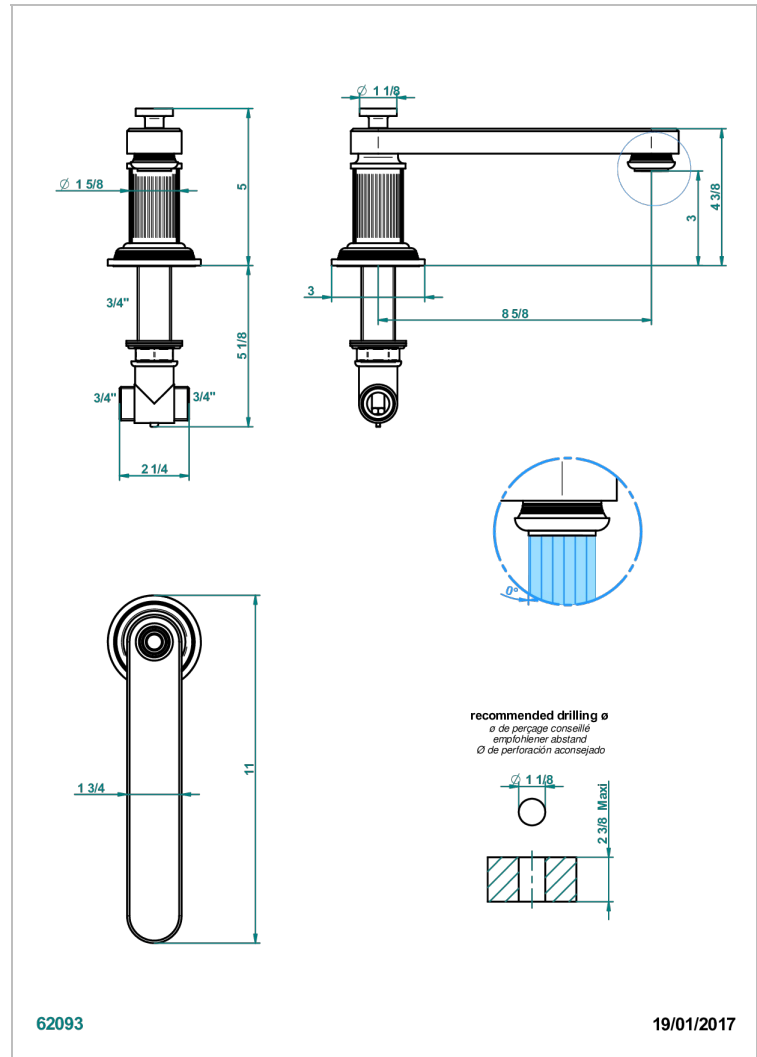

GRAND CENTRAL METAL

U9K-29SGB

Tub spout, low

CHARACTERISTIC

- Grand central Metal
- Tub spout, low

AVAILABLE FINITIONS

Black ceram - D30
Blush PVD - H62
Brass color PVD - H49
Brown bronze color PVD - F33
Chrome polished - A02
Copper antique matt, coated - H07