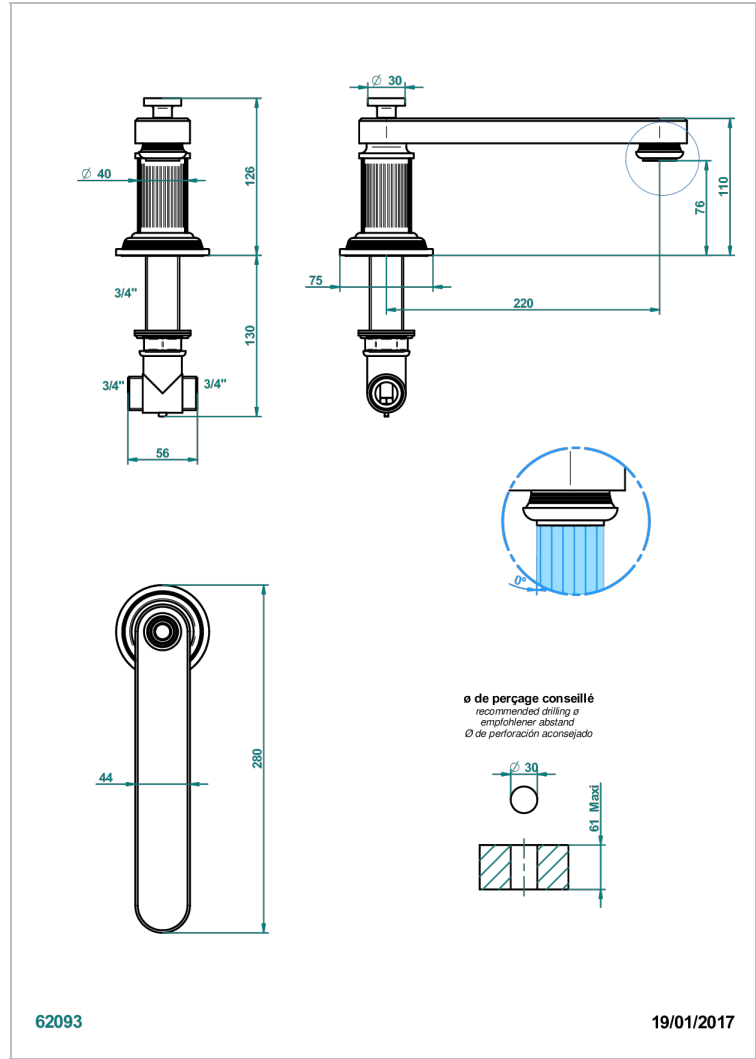

GRAND CENTRAL METAL

U9K-29SGB

Rim mounted bath spout, super goliath low spout

CHARACTERISTIC

- Grand central Metal
- Rim mounted bath spout, super goliath low spout

AVAILABLE FINITIONS

Antique nickel - H28
Black ceram - D30
Blush PVD - H62
Brass color PVD - H49
Brown bronze color PVD - F33
Gold color PVD - H52