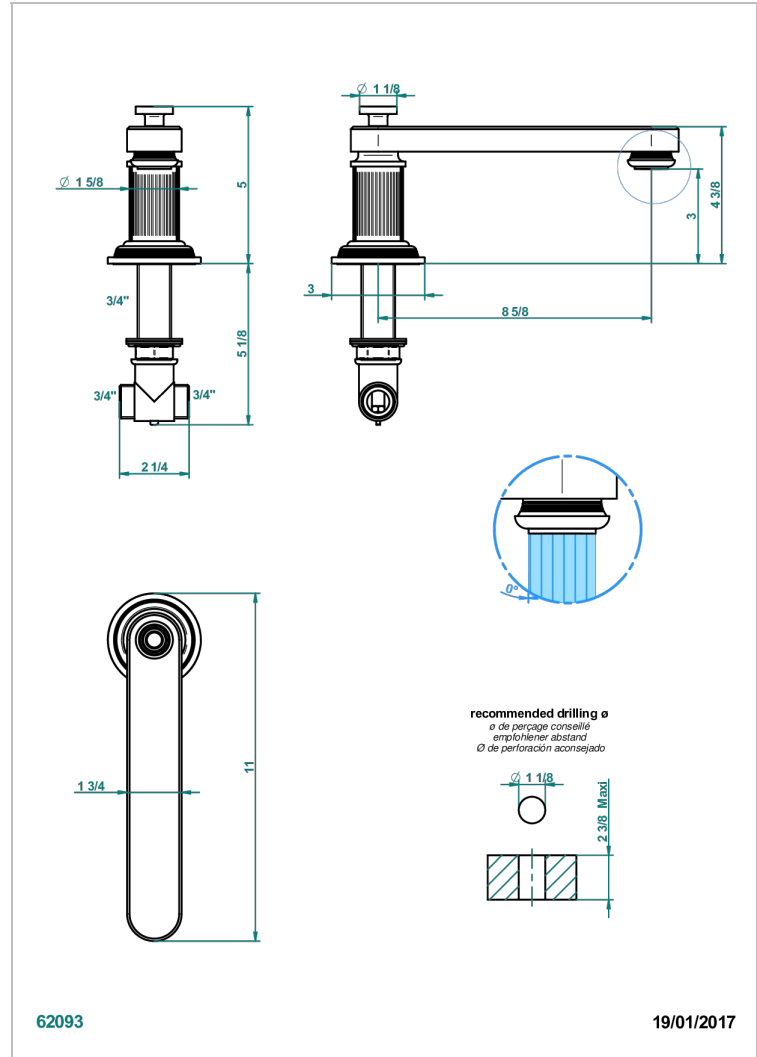

# GRAND CENTRAL METAL

U9K-29SGB

Rim mounted bath spout, super goliath low spout

## CHARACTERISTIC

- Grand central Metal
- Rim mounted bath spout, super goliath low spout