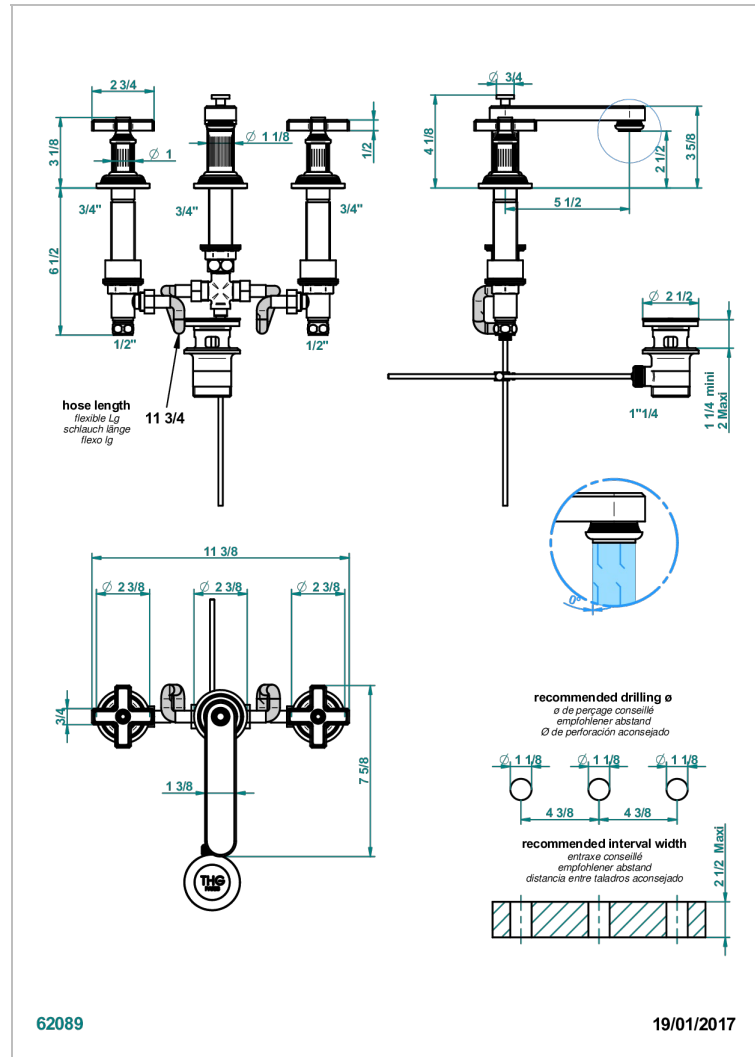

GRAND CENTRAL BLACK ONYX

U9M-151M

Rim mounted 3-hole basin mixer with waste for marble

THG[®]
PARIS

CHARACTERISTIC

- ACS : 18ACCLY393
- NF : NF EN 200 - IA - Chrome
- SVGW-SSIGE : 1901-6813

STANDARDS

AVAILABLE FINITIONS