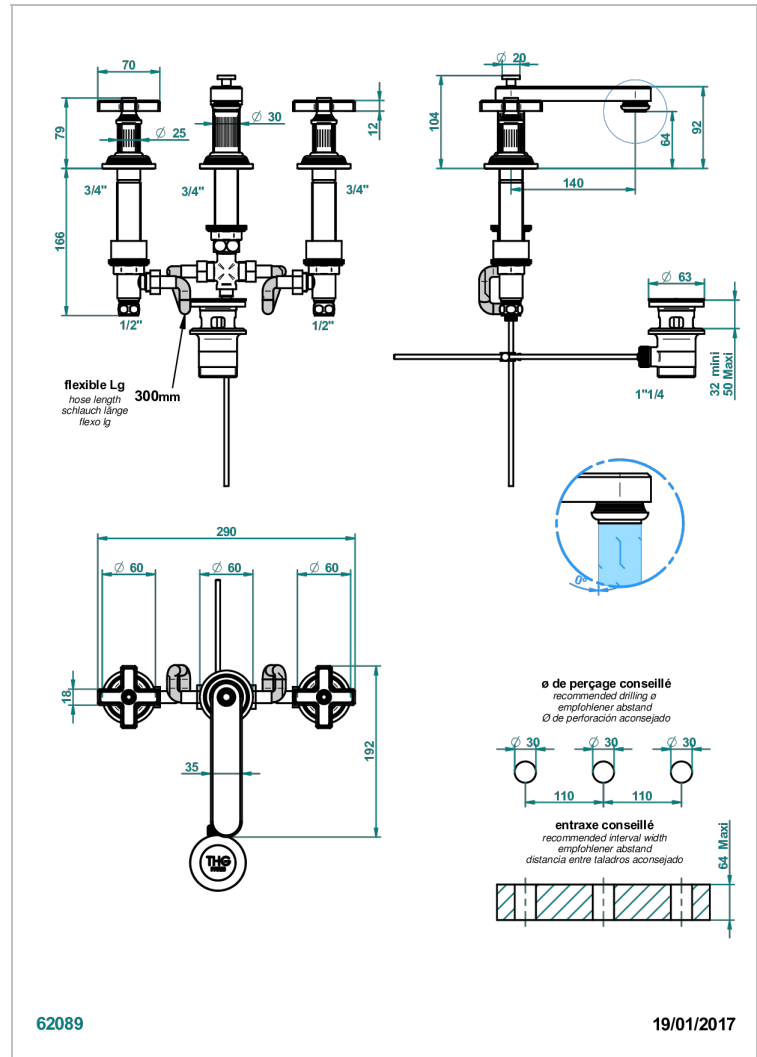

# GRAND CENTRAL BLACK ONYX

U9M-151M

Rim mounted 3-hole basin mixer with waste for marble

THG  
PARIS

## CHARACTERISTIC

- ACS : 18ACCLY393
- NF : NF EN 200 - IA - Chrome
- SVGW-SSIGE : 1901-6813