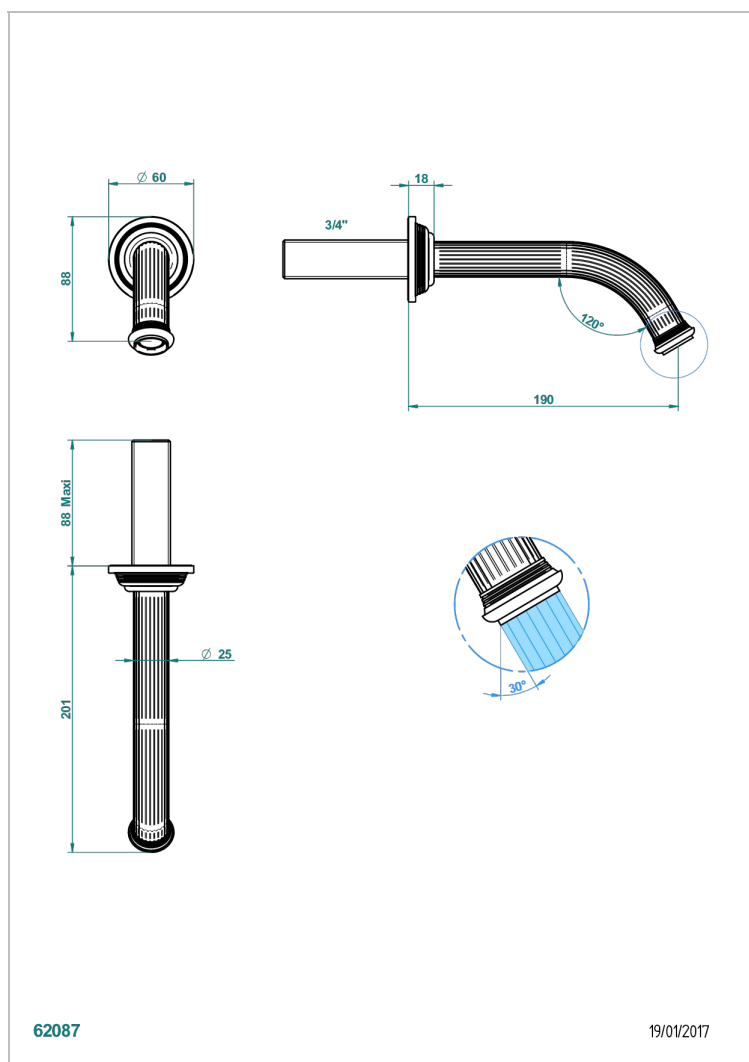

# GRAND CENTRAL WHITE ONYX WITH LEVER HANDLES

U9S-42GB

Wall mounted bath spout, without T junction

THG<sup>®</sup>  
PARIS

## CARACTERÍSTICAS

- Grand central White Onyx with lever handles
- Wall mounted bath spout, without T junction