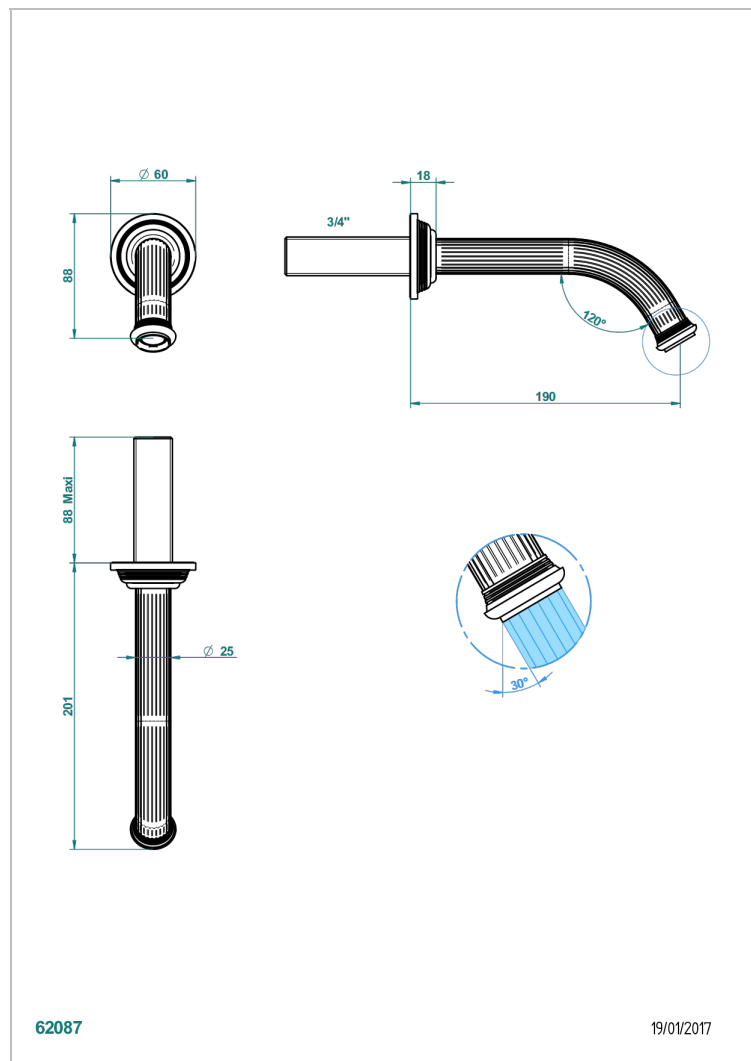

# GRAND CENTRAL WHITE ONYX WITH LEVER HANDLES

U9S-42GB

Bath spout, wall mounted

## CHARACTERISTIC

- Grand central White Onyx with lever handles
- Bath spout, wall mounted