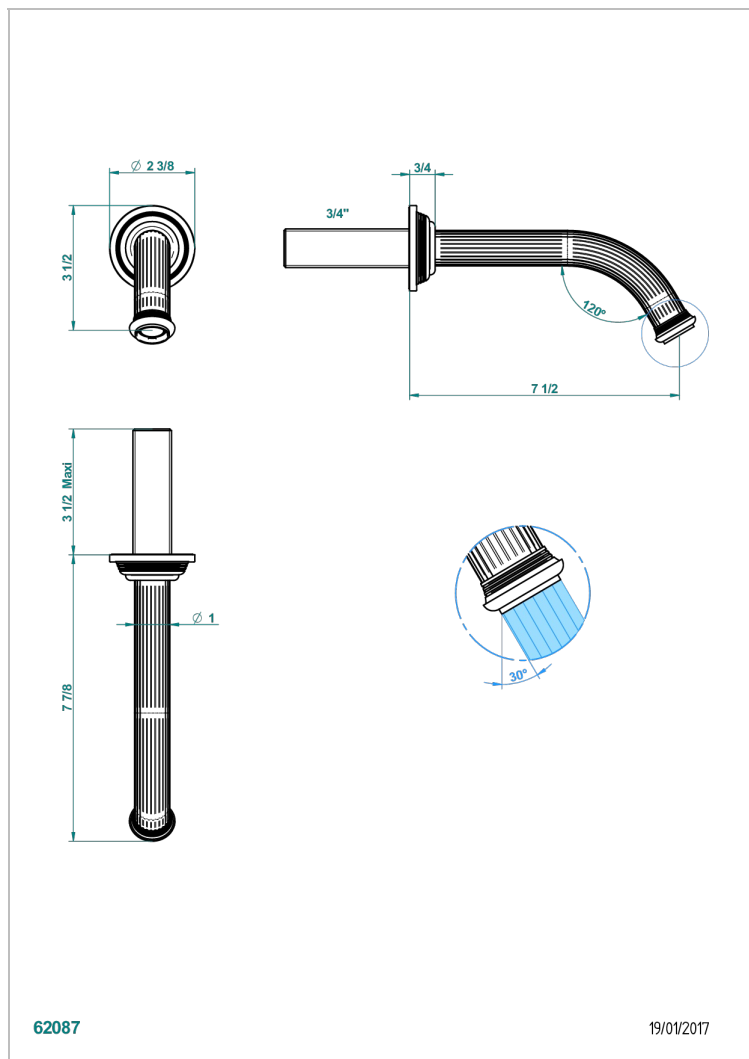

# GRAND CENTRAL WHITE ONYX WITH LEVER HANDLES

U9S-42GB

Wall mounted bath spout, without T junction

THG<sup>®</sup>  
PARIS

62087

19/01/2017

## CARACTERÍSTICAS

- Grand central White Onyx with lever handles
- Wall mounted bath spout, without T junction