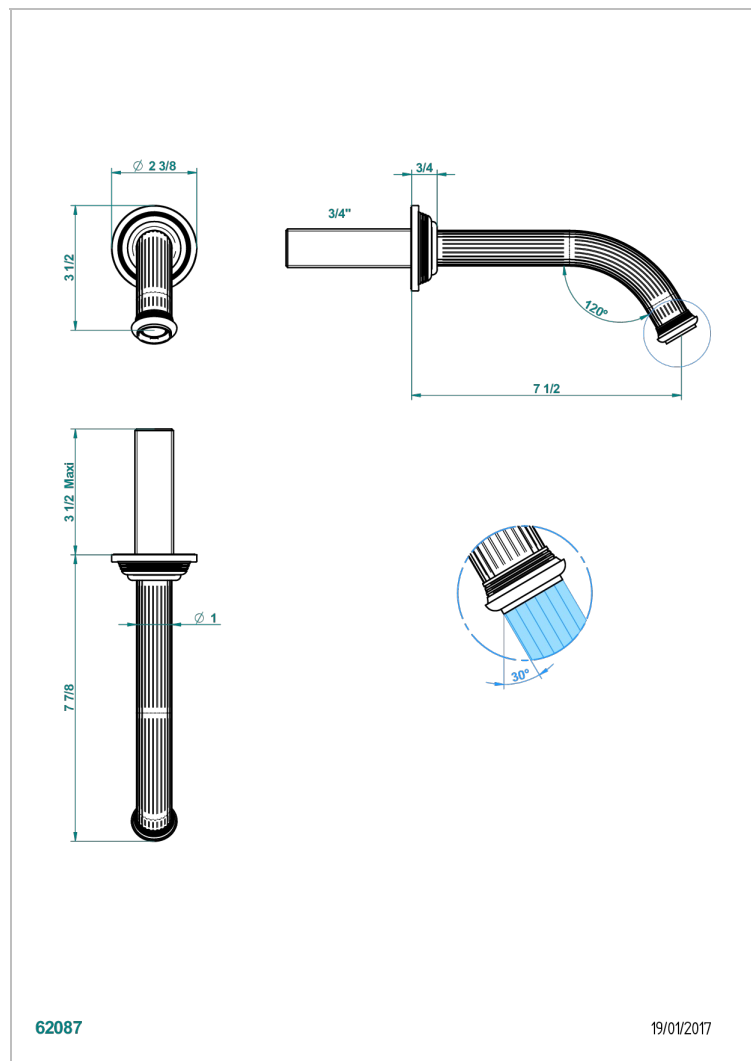

GRAND CENTRAL WHITE ONYX WITH LEVER HANDLES

U9S-42GB

Bath spout, wall mounted

62087

19/01/2017

CHARACTERISTIC

- Grand central White Onyx with lever handles
- Bath spout, wall mounted

AVAILABLE FINITIONS