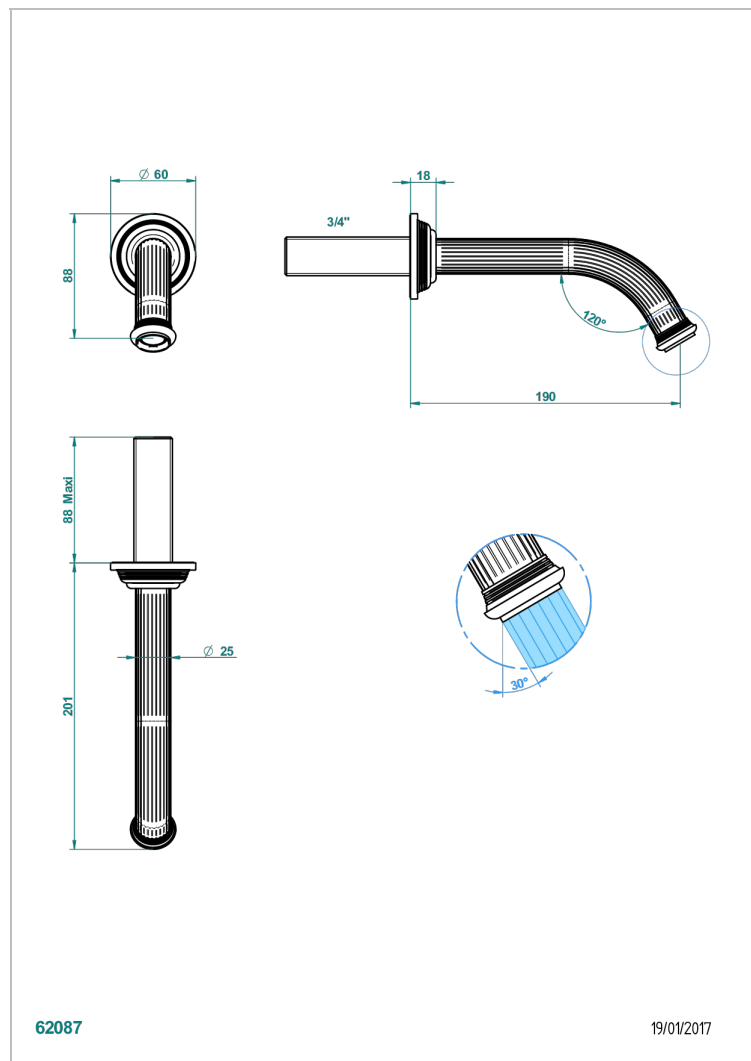

# GRAND CENTRAL WHITE ONYX WITH LEVER HANDLES

U9S-42GB

Wall mounted bath spout, without T junction

## CHARACTERISTIC

- Grand central White Onyx with lever handles
- Wall mounted bath spout, without T junction

## AVAILABLE FINITIONS

Antique nickel - H28  
Black ceram - D30  
Blush PVD - H62  
Brass color PVD - H49  
Brown bronze color PVD - F33  
Gold color PVD - H52

Graphite PVD - H64  
Lacquered light bronze - D01  
Matt Umber PVD - H67  
Matt blush PVD - H60  
Matt brass color PVD - H50  
Matt brown bronze color PVD - F34