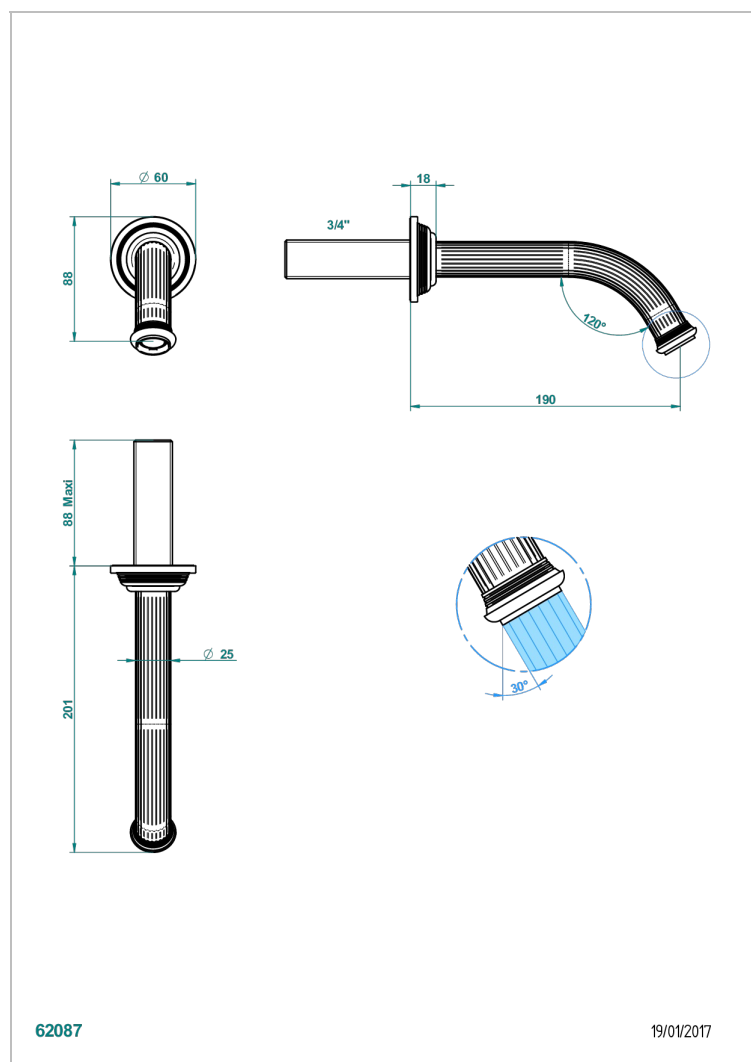

GRAND CENTRAL WHITE ONYX WITH LEVER HANDLES

U9S-42GB

Wall mounted bath spout, without T junction

THG[®]
PARIS

EIGENSCHAFTEN

- Grand central White Onyx with lever handles
- Wall mounted bath spout, without T junction

VERFÜGBARE OBERFLÄCHEN

Altnickel - H28
Blassgold - F30
Blassgold matt unlackiert - F31
Bronze hell - D01
Chrom - A02
Chrom matt - C02

Gold - F01
Gold matt - F07
Kupfer altrot matt lackiert - H07
Mattschwarz keramik - D30
Natural smoked Brass - A13
Nickel matt - C01