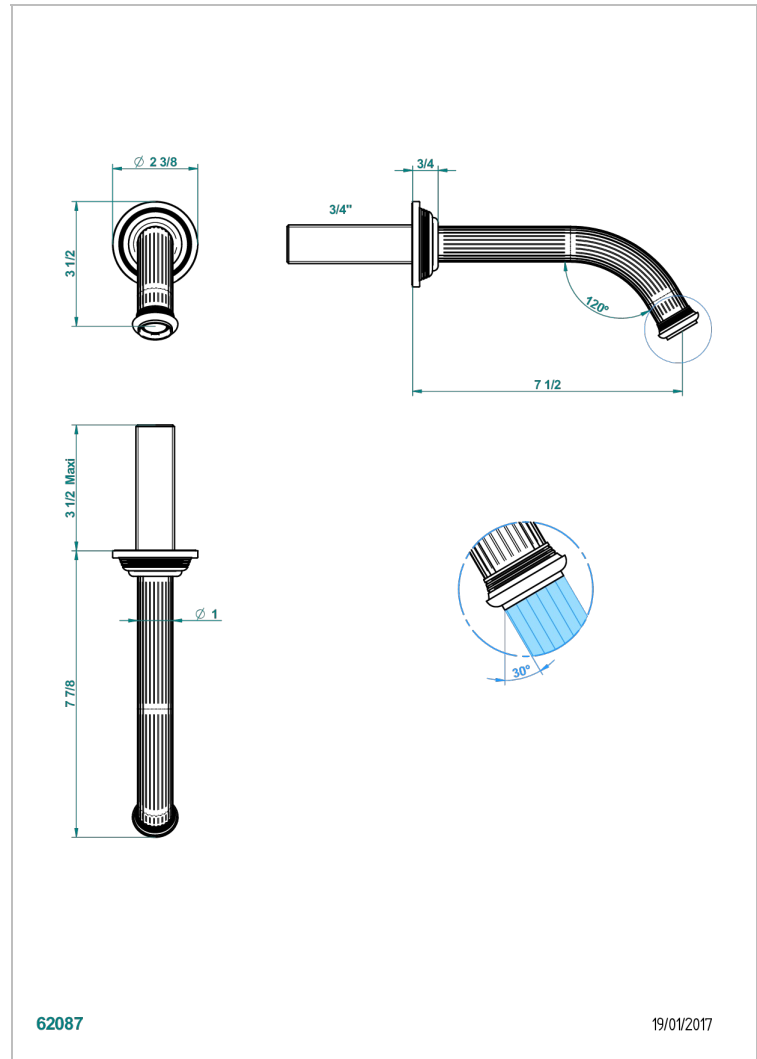

GRAND CENTRAL WHITE ONYX WITH LEVER HANDLES

U9S-42GB

Wall mounted bath spout, without T junction

THG[®]
PARIS

CHARACTERISTIC

- Grand central White Onyx with lever handles
- Wall mounted bath spout, without T junction

AVAILABLE FINITIONS

Antique nickel - H28
Black ceram - D30
Blush PVD - H62
Brass color PVD - H49
Brown bronze color PVD - F33
Gold color PVD - H52

Graphite PVD - H64
Lacquered light bronze - D01
Matt Umber PVD - H67
Matt blush PVD - H60
Matt brass color PVD - H50
Matt brown bronze color PVD - F34