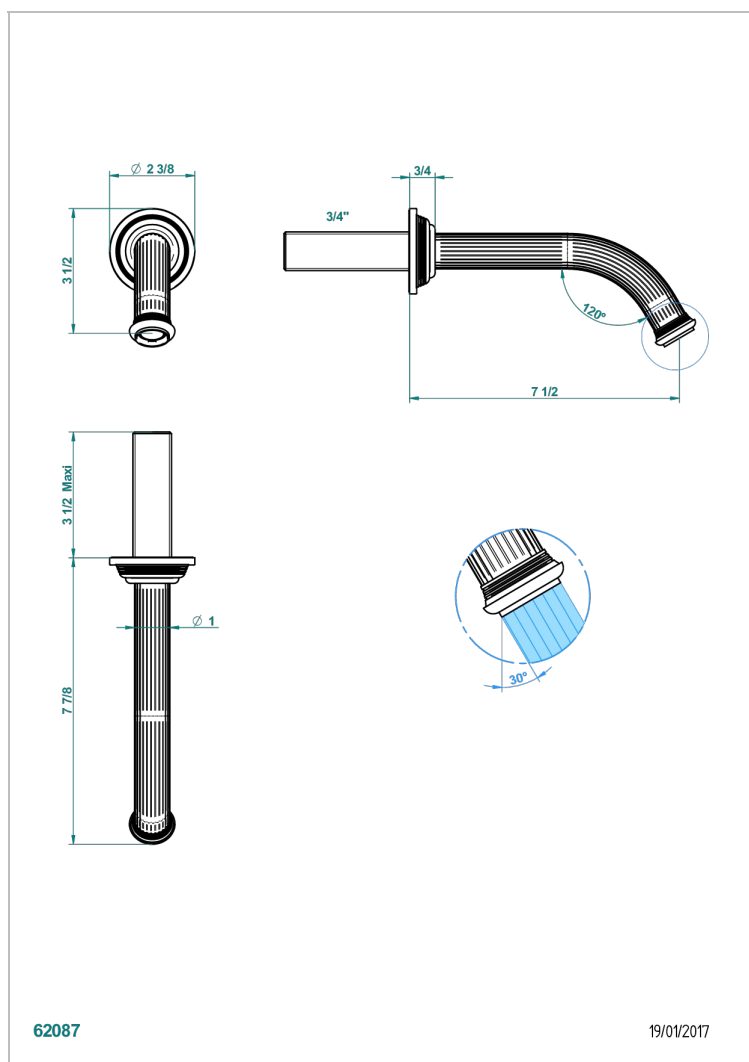

# GRAND CENTRAL WHITE ONYX WITH LEVER HANDLES

U9S-42GB

Wall mounted bath spout, without T junction

## EIGENSCHAFTEN

- Grand central White Onyx with lever handles
- Wall mounted bath spout, without T junction

## VERFÜGBARE OBERFLÄCHEN

Altnickel - H28  
Blassgold - F30  
Blassgold matt unlackiert - F31  
Bronze hell - D01  
Chrom - A02  
Chrom matt - C02

Gold - F01  
Gold matt - F07  
Kupfer altrot matt lackiert - H07  
Mattschwarz keramik - D30  
Natural smoked Brass - A13  
Nickel matt - C01