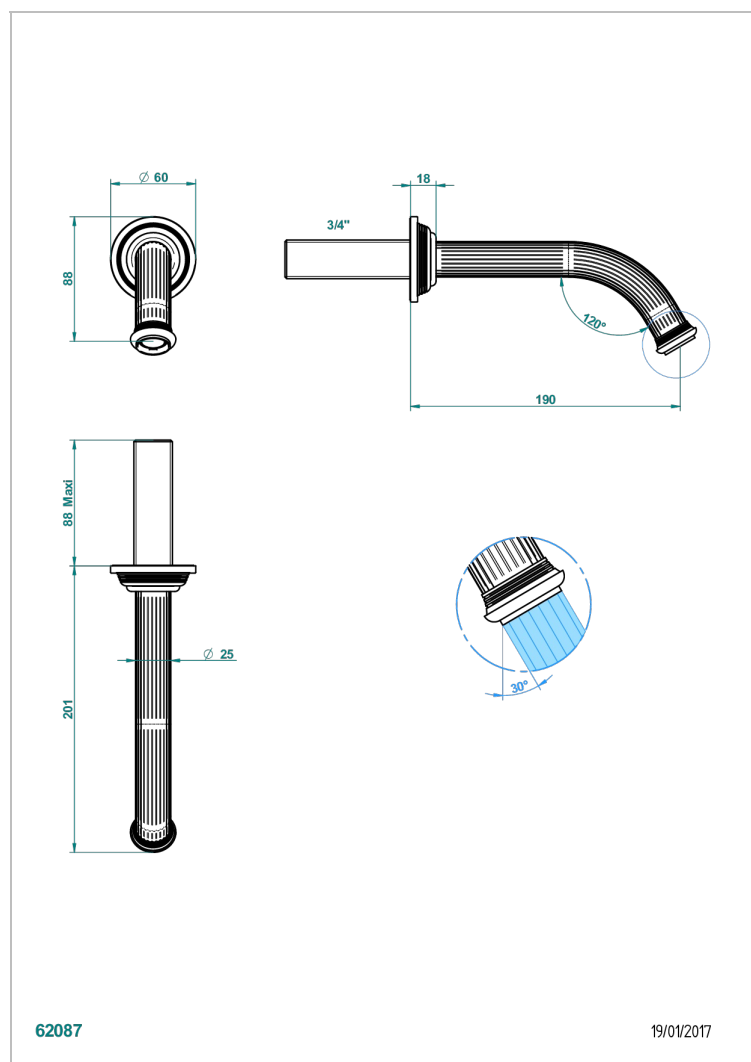

# GRAND CENTRAL WHITE ONYX WITH LEVER HANDLES

U9S-42GB

Wall mounted bath spout, without T junction

THG<sup>®</sup>  
PARIS

## EIGENSCHAFTEN

- Grand central White Onyx with lever handles
- Wall mounted bath spout, without T junction

## VERFÜGBARE OBERFLÄCHEN

Altnickel - H28  
Blassgold - F30  
Blassgold matt unlackiert - F31  
Bronze hell - D01  
Chrom - A02  
Chrom matt - C02

Gold - F01  
Gold matt - F07  
Kupfer altrot matt lackiert - H07  
Mattschwarz keramik - D30  
Natural smoked Brass - A13  
Nickel matt - C01