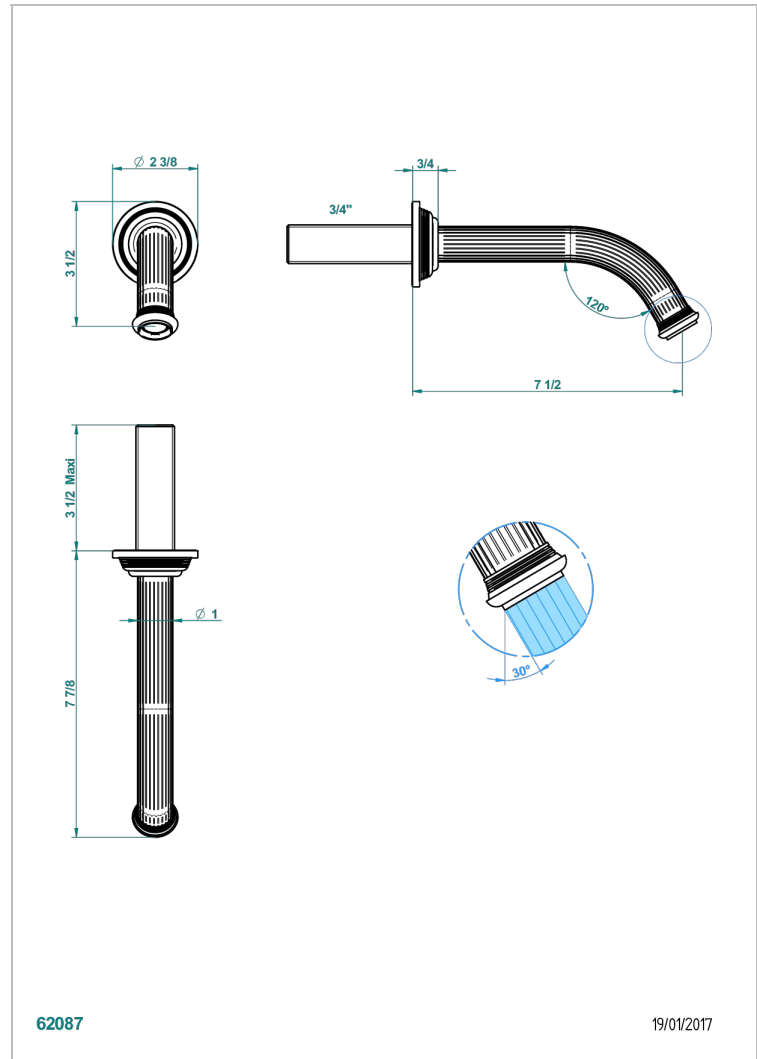

GRAND CENTRAL WHITE ONYX WITH LEVER HANDLES

U9S-42GB

Wall mounted bath spout, without T junction

THG[®]
PARIS

62087

19/01/2017

EIGENSCHAFTEN

- Grand central White Onyx with lever handles
- Wall mounted bath spout, without T junction

VERFÜGBARE OBERFLÄCHEN

Altnickel - H28
Blassgold - F30
Blassgold matt unlackiert - F31
Bronze hell - D01
Chrom - A02
Chrom matt - C02

Gold - F01
Gold matt - F07
Kupfer altrot matt lackiert - H07
Mattschwarz keramik - D30
Natural smoked Brass - A13
Nickel matt - C01