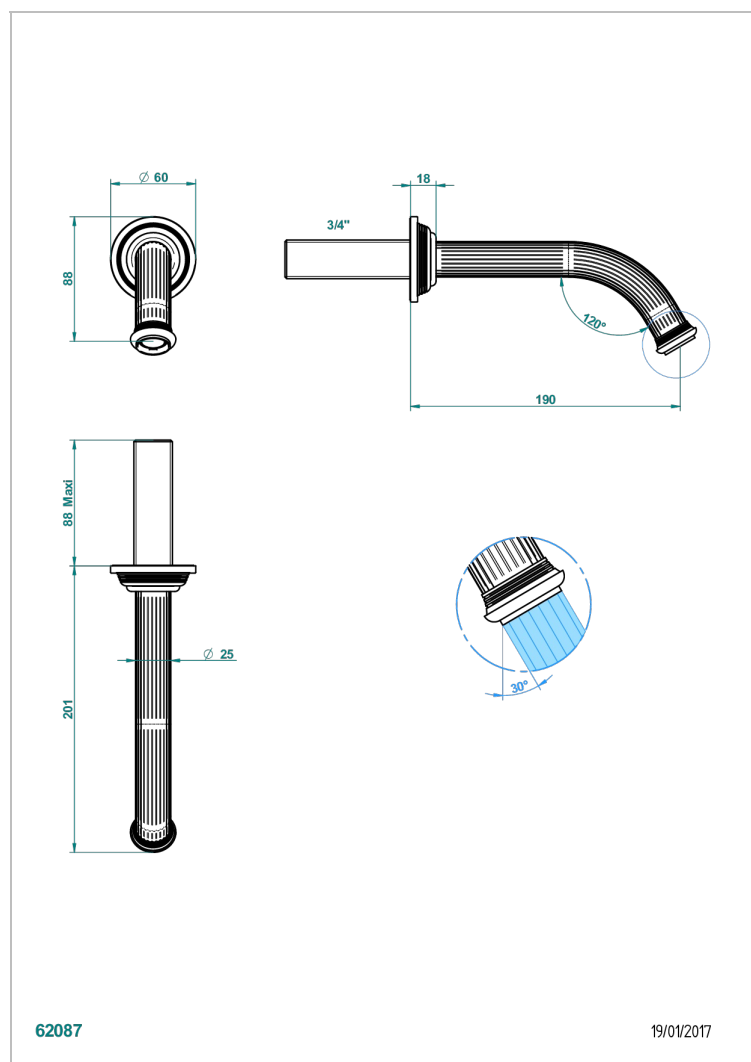

# GRAND CENTRAL WHITE ONYX

U9R-42GB

Wall mounted bath spout, without T junction

THG<sup>®</sup>  
PARIS

## CARACTERÍSTICAS

- Grand central White Onyx
- Wall mounted bath spout, without T junction

Níquel viejo - H28  
Pvd blush - H62  
Pvd blush mate - H60  
Pvd color latón - H49  
Pvd color latón mate - H50  
Pvd color níquel - H55

Pvd color níquel mate - H56  
Pvd color oro - H52  
Pvd color oro mate - H53  
Pvd grafito - H64  
Pvd grafito mate - H65  
Pvd marrón bronce - F33