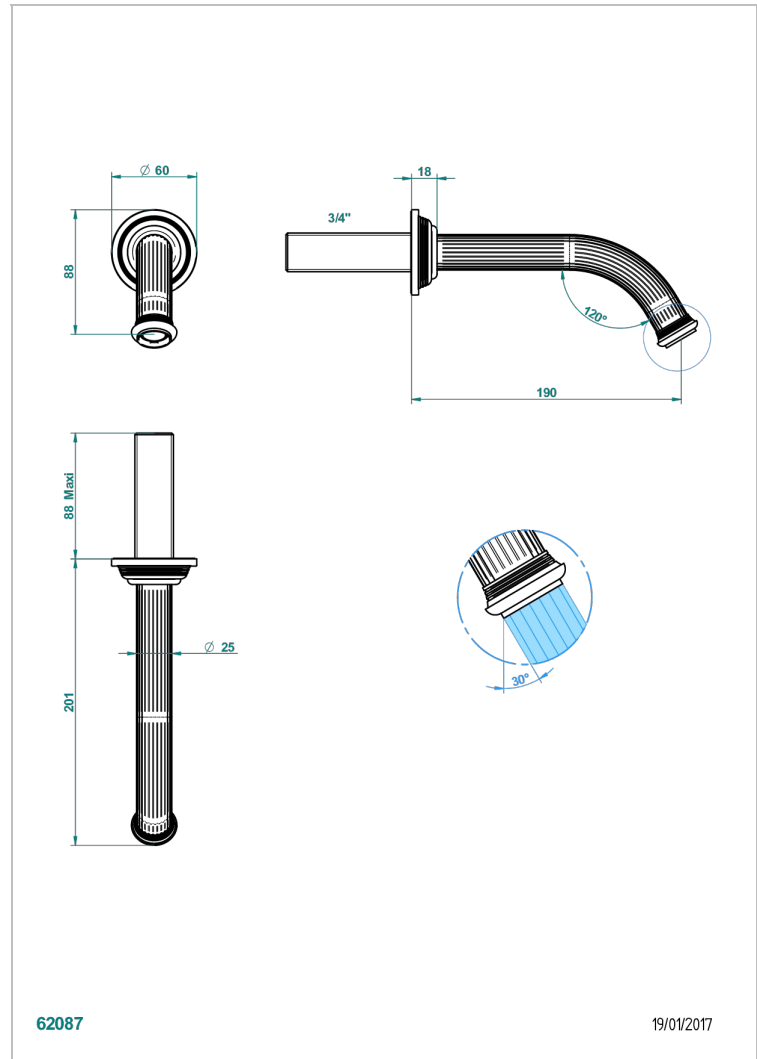

# GRAND CENTRAL WHITE ONYX

U9R-42GB

Wall mounted bath spout, without T junction

THG<sup>®</sup>  
PARIS

62087

19/01/2017

## CHARACTERISTIC

- Grand central White Onyx
- Wall mounted bath spout, without T junction

## AVAILABLE FINITIONS

Antique nickel - H28  
Black ceram - D30  
Blush PVD - H62  
Brass color PVD - H49  
Brown bronze color PVD - F33  
Gold color PVD - H52

Graphite PVD - H64  
Lacquered light bronze - D01  
Matt Umber PVD - H67  
Matt blush PVD - H60  
Matt brass color PVD - H50  
Matt brown bronze color PVD - F34