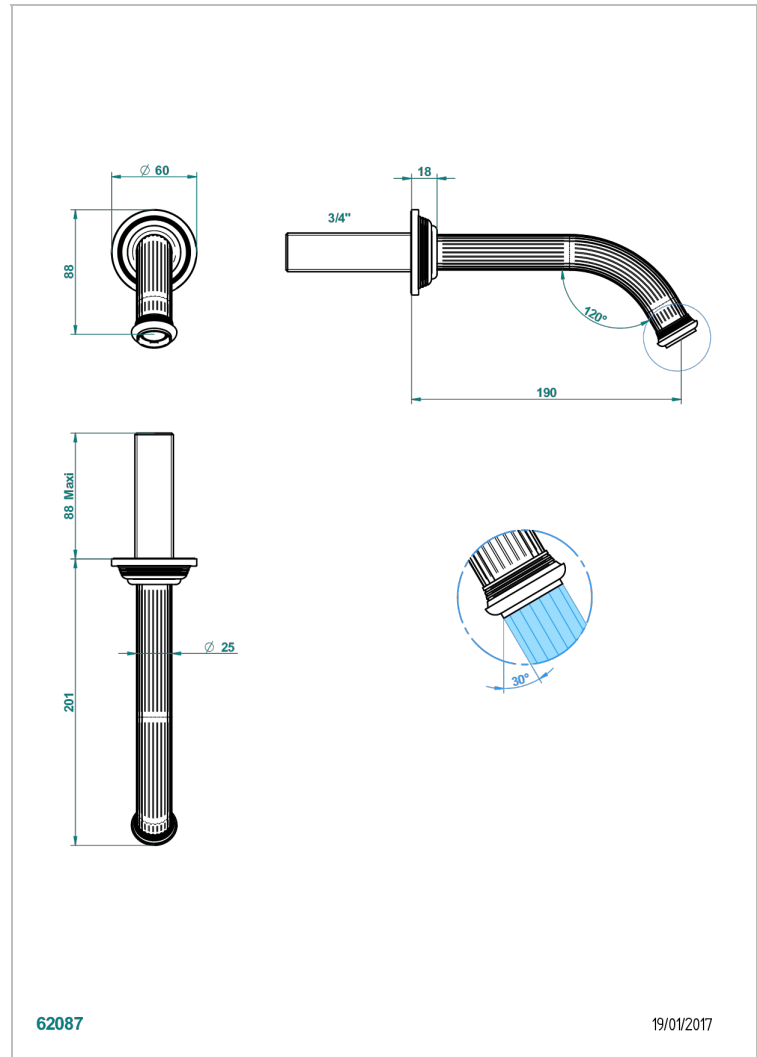

# GRAND CENTRAL WHITE ONYX

U9R-42GB

Wall mounted bath spout, without T junction

THG<sup>®</sup>  
PARIS

## EIGENSCHAFTEN

- Grand central White Onyx
- Wall mounted bath spout, without T junction

## VERFÜGBARE OBERFLÄCHEN

Altnickel - H28  
Blassgold - F30  
Blassgold matt unlackiert - F31  
Bronze hell - D01  
Chrom - A02  
Chrom matt - C02

Gold - F01  
Gold matt - F07  
Kupfer altrot matt lackiert - H07  
Mattschwarz keramik - D30  
Natural smoked Brass - A13  
Nickel matt - C01