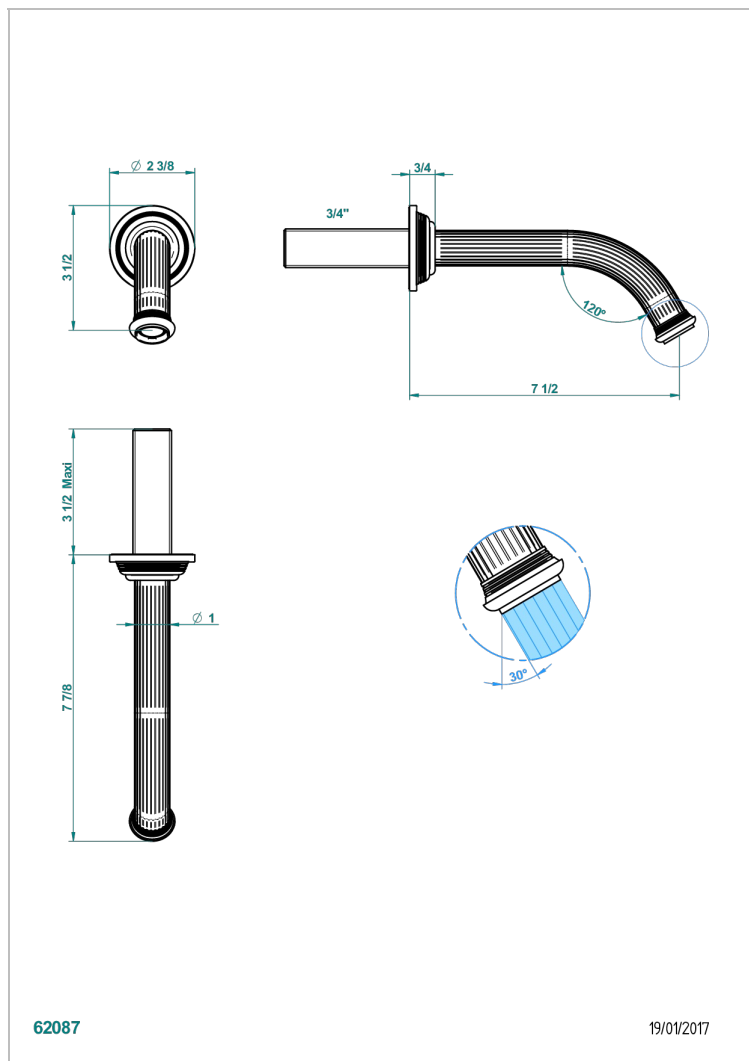

# GRAND CENTRAL WHITE ONYX

U9R-42GB

Wall mounted bath spout, without T junction

THG<sup>®</sup>  
PARIS

## CHARACTERISTIC

- Grand central White Onyx
- Wall mounted bath spout, without T junction

## AVAILABLE FINITIONS

Antique nickel - H28  
Black ceram - D30  
Blush PVD - H62  
Brass color PVD - H49  
Brown bronze color PVD - F33  
Gold color PVD - H52

Graphite PVD - H64  
Lacquered light bronze - D01  
Matt Umber PVD - H67  
Matt blush PVD - H60  
Matt brass color PVD - H50  
Matt brown bronze color PVD - F34