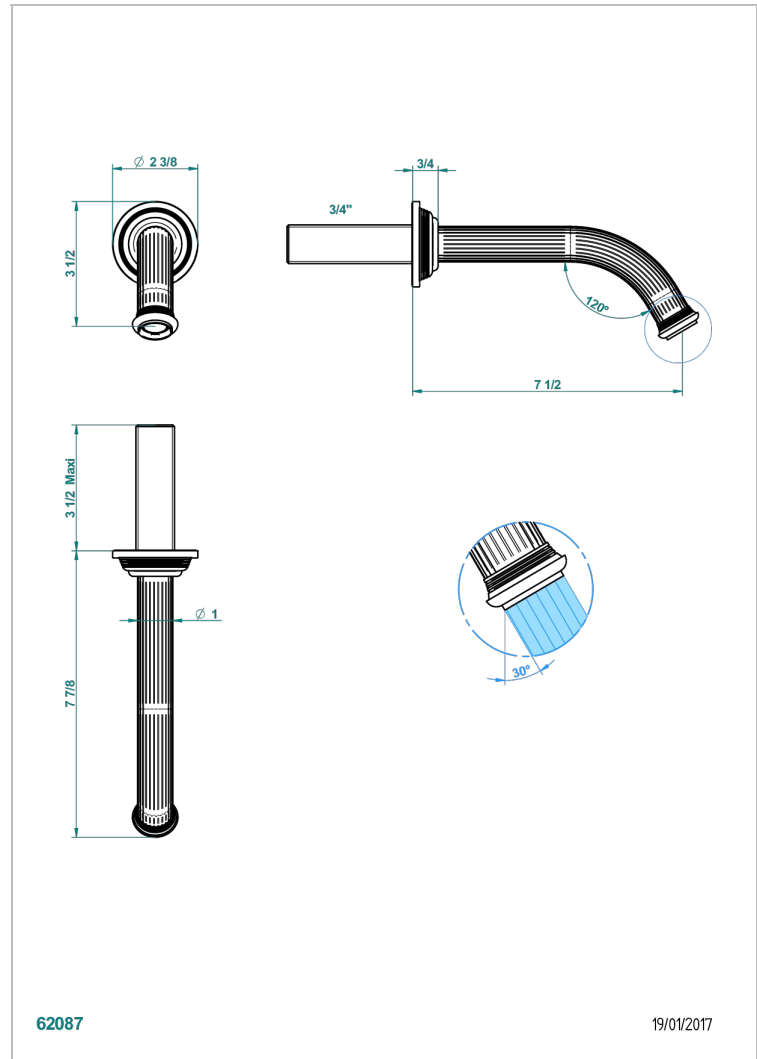

# GRAND CENTRAL WHITE ONYX

U9R-42GB

Wall mounted bath spout, without T junction

THG<sup>®</sup>  
PARIS

## EIGENSCHAFTEN

- Grand central White Onyx
- Wall mounted bath spout, without T junction

## VERFÜGBARE OBERFLÄCHEN

Altnickel - H28  
Blassgold - F30  
Blassgold matt unlackiert - F31  
Bronze hell - D01  
Chrom - A02  
Chrom matt - C02

Gold - F01  
Gold matt - F07  
Kupfer altrot matt lackiert - H07  
Mattschwarz keramik - D30  
Natural smoked Brass - A13  
Nickel matt - C01