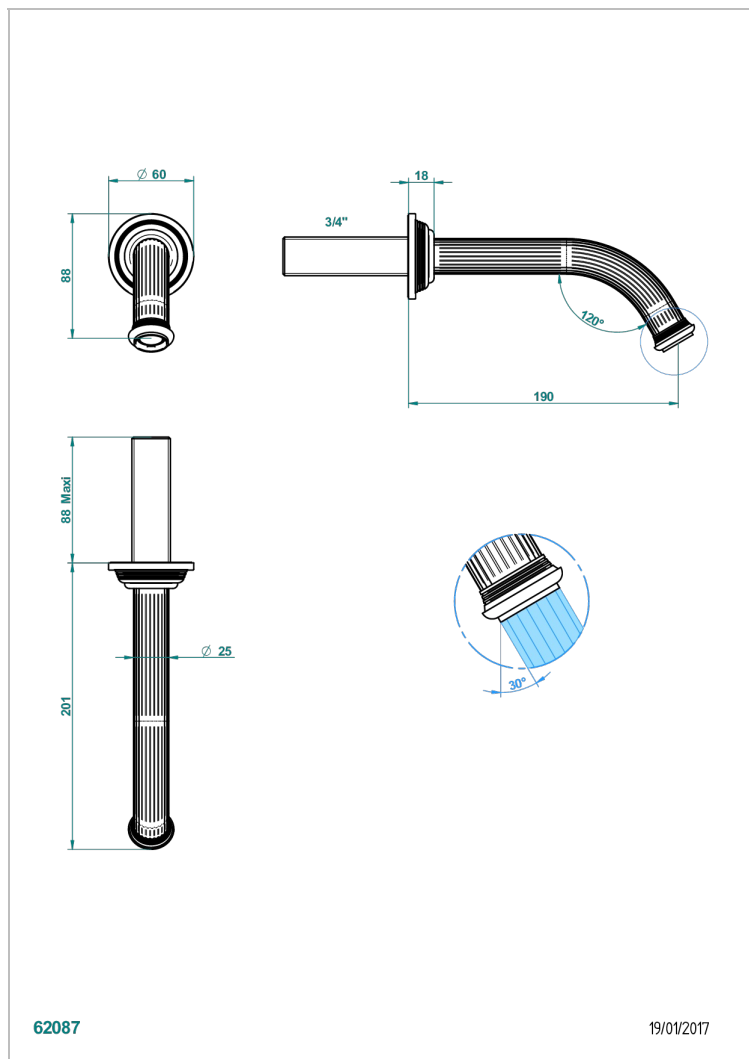

# GRAND CENTRAL BLACK ONYX WITH LEVER

U9N-42GB

Wall mounted bath spout, without T junction

THG<sup>®</sup>  
PARIS

## CARACTERÍSTICAS

- Grand central Black Onyx with lever
- Wall mounted bath spout, without T junction