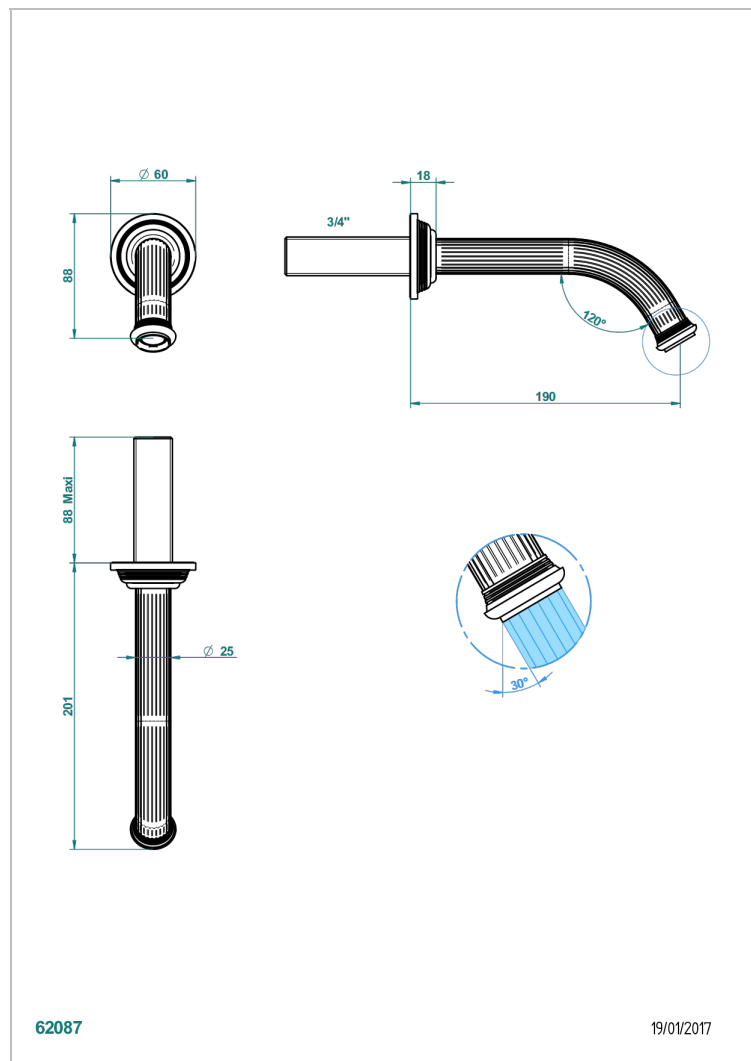

GRAND CENTRAL BLACK ONYX WITH LEVER HANDLES

U9N-42GB

Bath spout, wall mounted

CHARACTERISTIC

- Grand central Black Onyx with lever handles
- Bath spout, wall mounted

AVAILABLE FINITIONS

Black ceram - D30
Blush PVD - H62
Brass color PVD - H49
Brown bronze color PVD - F33
Chrome polished - A02
Copper antique matt, coated - H07

Gold color PVD - H52
Gold mat - F07
Gold polished - F01
Graphite PVD - H64
Light coated bronze - D01
Matt Umber PVD - H67

Matt blush PVD - H60
Matt brass color PVD - H50
Matt brown bronze color PVD - F34
Matt chrome (American satin) - C02
Matt gold color PVD - H53
Matt graphite PVD - H65

Matt nickel (American satin) - C01
Matt nickel color PVD - H56
Natural smoked Brass - A13
Nickel antique / Sovereign - H28
Nickel color PVD - H55
Nickel polished - B01

Soft gold - F30
Soft matt gold - F31
Umber PVD - H66