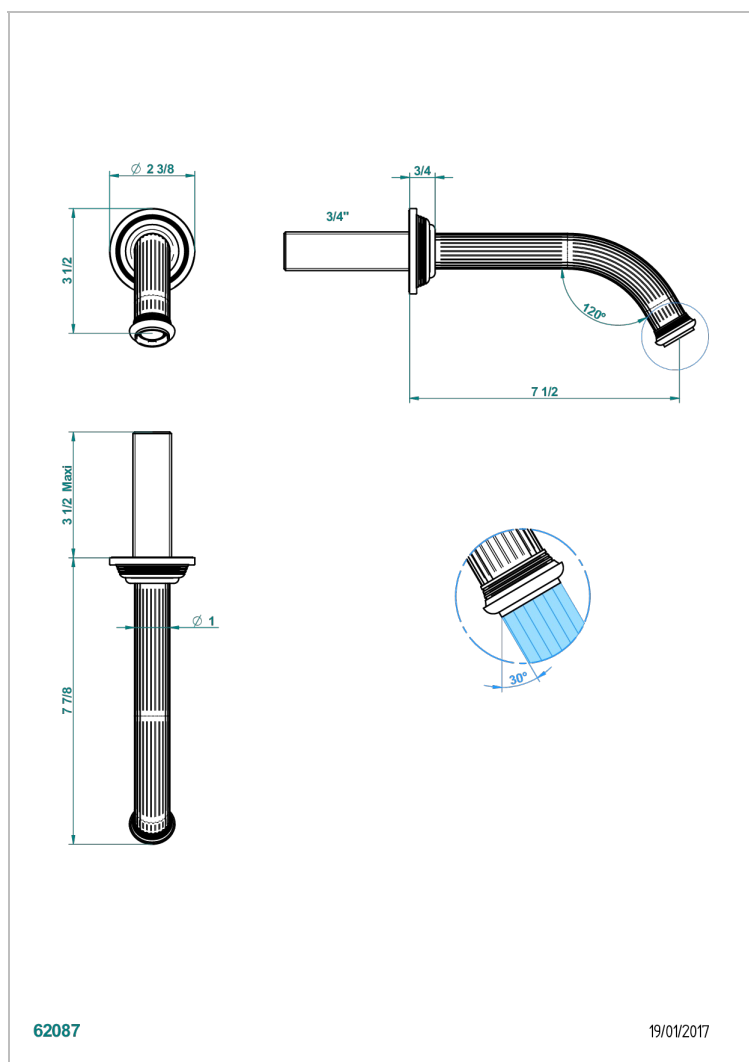

GRAND CENTRAL BLACK ONYX WITH LEVER

U9N-42GB

Wall mounted bath spout, without T junction

THG[®]
PARIS

62087

19/01/2017

CARACTERÍSTICAS

- Grand central Black Onyx with lever
- Wall mounted bath spout, without T junction

ACABADOS DISPONIBLES

Bronce claro - D01
Cerámica negra mate - D30
Cobre viejo mate - H07
Cromo - A02
Cromo mate - C02
Dorado - F01

Dorado mate - F07
Dorado pálido - F30
Dorado pálido mate (sin barniz) - F31
Natural smoked Brass - A13
Níquel - B01
Níquel mate - C01

Níquel viejo - H28
Pvd blush - H62
Pvd blush mate - H60
Pvd color latón - H49
Pvd color latón mate - H50
Pvd color níquel - H55

Pvd color níquel mate - H56
Pvd color oro - H52
Pvd color oro mate - H53
Pvd grafito - H64
Pvd grafito mate - H65
Pvd marrón bronce - F33