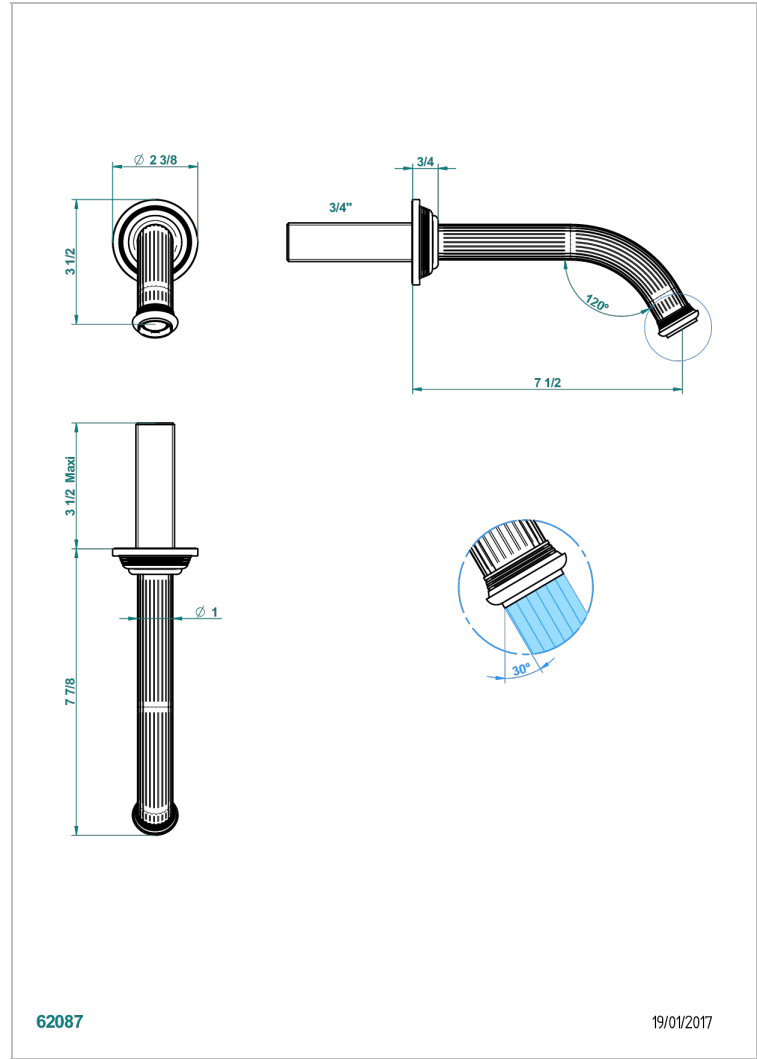

GRAND CENTRAL BLACK ONYX WITH LEVER HANDLES

U9N-42GB

Bath spout, wall mounted

62087

19/01/2017

CHARACTERISTIC

- Grand central Black Onyx with lever handles
- Bath spout, wall mounted

AVAILABLE FINITIONS