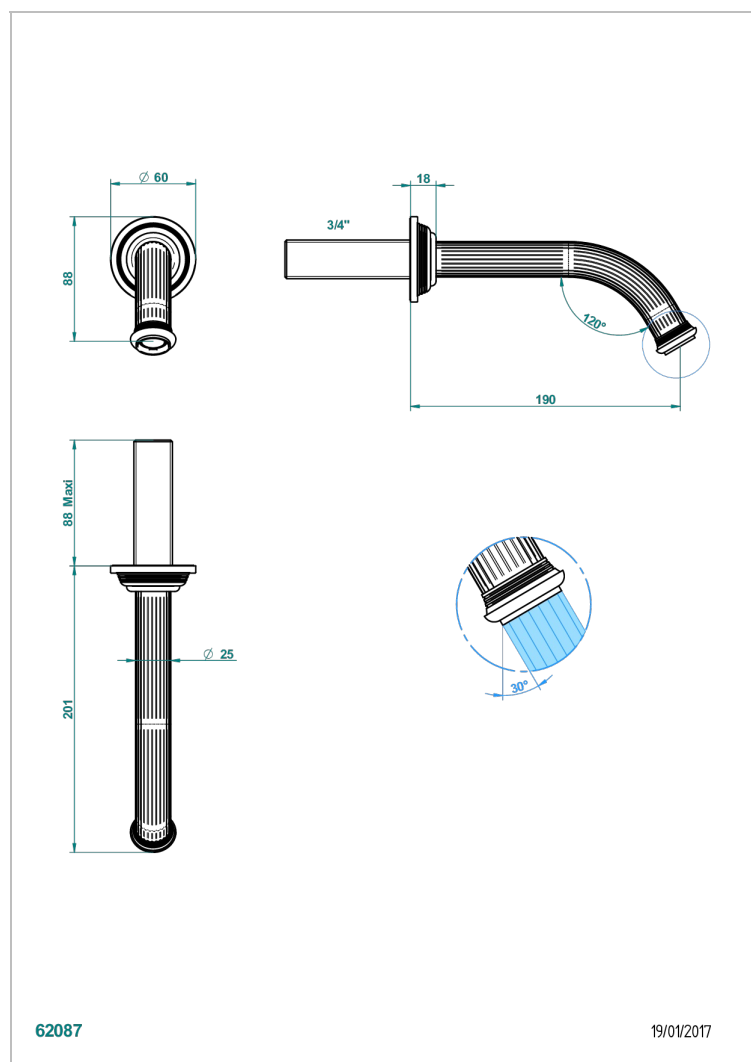

# GRAND CENTRAL BLACK ONYX WITH LEVER

U9N-42GB

THG<sup>®</sup>  
PARIS

Wall mounted bath spout, without T junction

## CARACTERÍSTICAS

- Grand central Black Onyx with lever
- Wall mounted bath spout, without T junction

Níquel viejo - H28  
Pvd blush - H62  
Pvd blush mate - H60  
Pvd color latón - H49  
Pvd color latón mate - H50  
Pvd color níquel - H55

Pvd color níquel mate - H56  
Pvd color oro - H52  
Pvd color oro mate - H53  
Pvd grafito - H64  
Pvd grafito mate - H65  
Pvd marrón bronce - F33