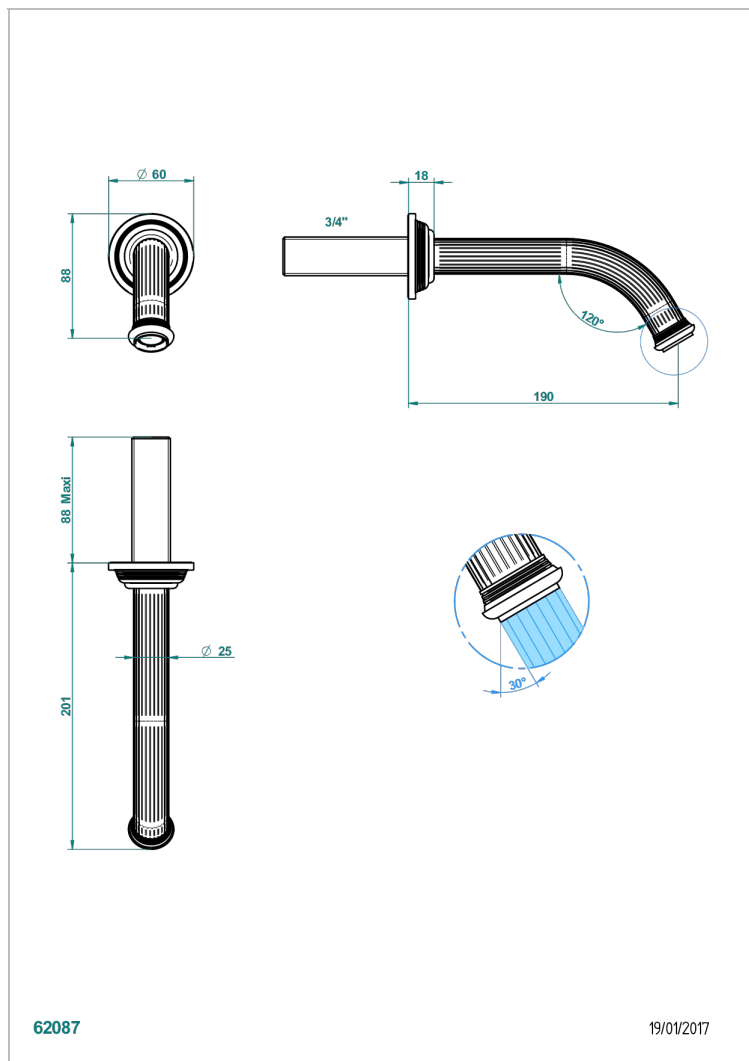

GRAND CENTRAL BLACK ONYX WITH LEVER

U9N-42GB

Wall mounted bath spout, without T junction

THG[®]
PARIS

CHARACTERISTIC

- Grand central Black Onyx with lever
- Wall mounted bath spout, without T junction

AVAILABLE FINITIONS

Antique nickel - H28
Black ceram - D30
Blush PVD - H62
Brass color PVD - H49
Brown bronze color PVD - F33
Gold color PVD - H52

Graphite PVD - H64
Lacquered light bronze - D01
Matt Umber PVD - H67
Matt blush PVD - H60
Matt brass color PVD - H50
Matt brown bronze color PVD - F34