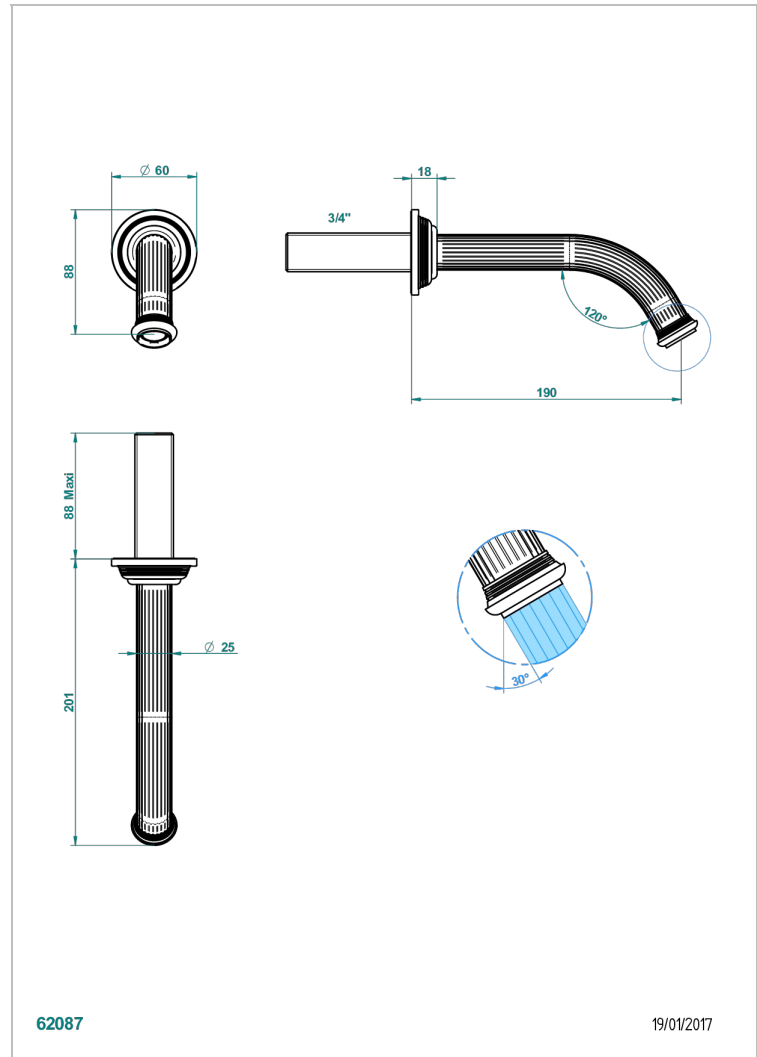

GRAND CENTRAL BLACK ONYX WITH LEVER

U9N-42GB

Wall mounted bath spout, without T junction

THG[®]
PARIS

EIGENSCHAFTEN

- Grand central Black Onyx with lever
- Wall mounted bath spout, without T junction

VERFÜGBARE OBERFLÄCHEN

Altnickel - H28
Blassgold - F30
Blassgold matt unlackiert - F31
Bronze hell - D01
Chrom - A02
Chrom matt - C02

Gold - F01
Gold matt - F07
Kupfer altrot matt lackiert - H07
Mattschwarz keramik - D30
Natural smoked Brass - A13
Nickel matt - C01