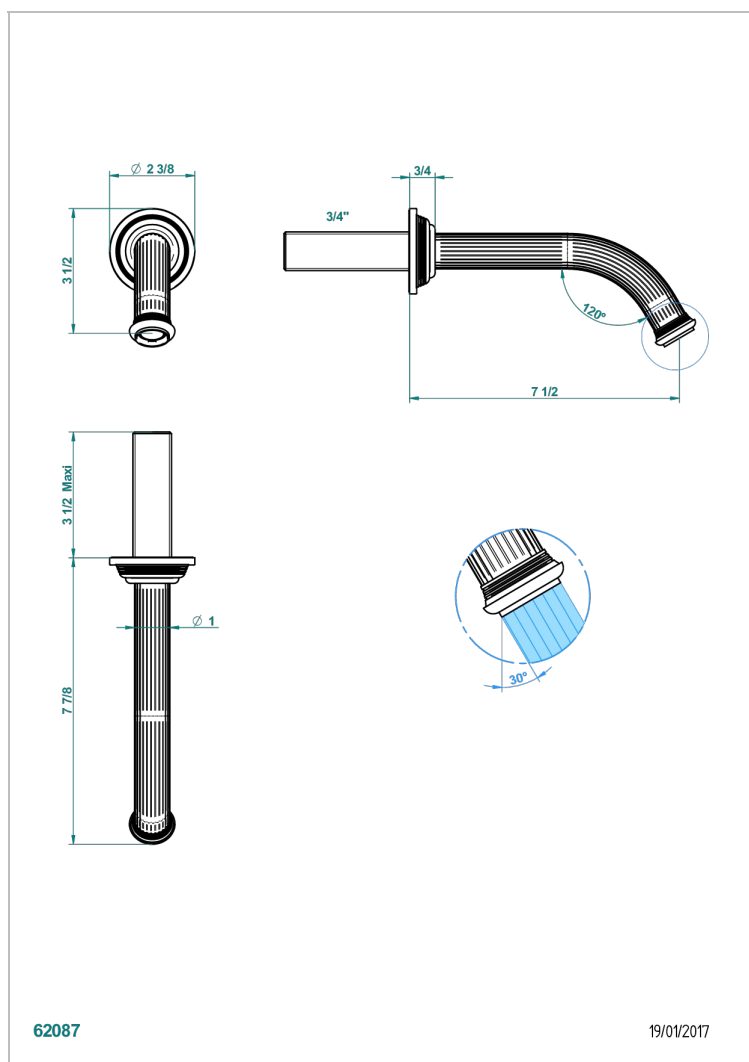

# GRAND CENTRAL BLACK ONYX WITH LEVER

U9N-42GB

Wall mounted bath spout, without T junction

THG<sup>®</sup>  
PARIS

62087

19/01/2017

## CARACTERÍSTICAS

- Grand central Black Onyx with lever
- Wall mounted bath spout, without T junction