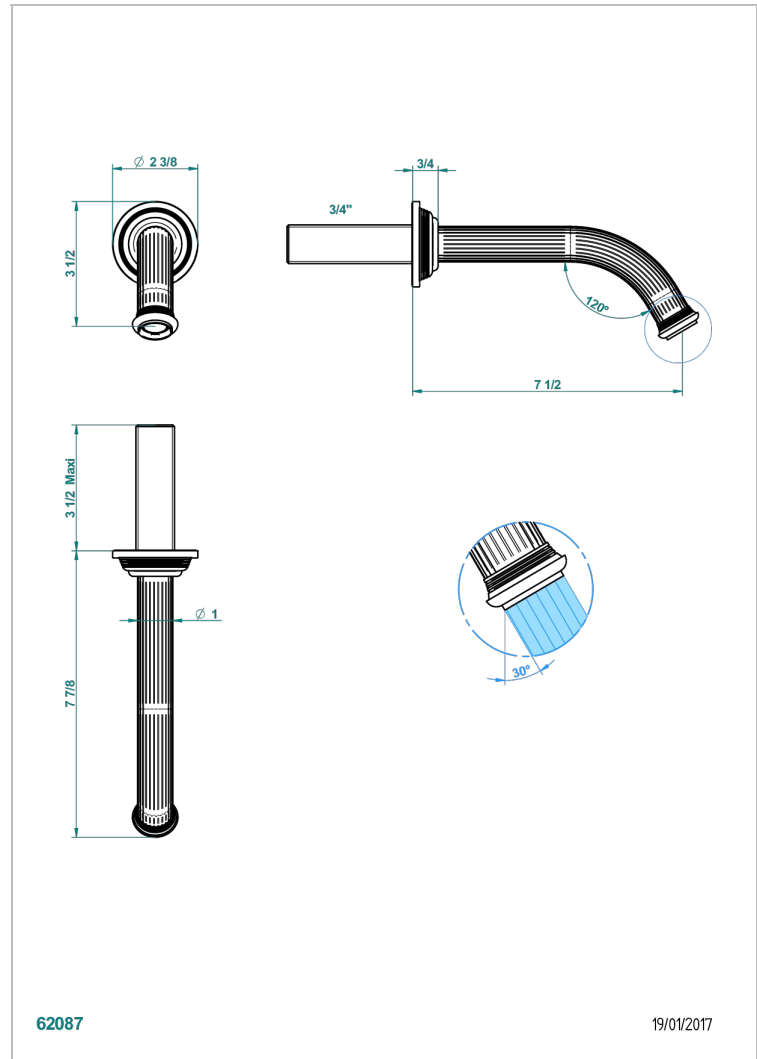

GRAND CENTRAL BLACK ONYX WITH LEVER

U9N-42GB

Wall mounted bath spout, without T junction

THG[®]
PARIS

CHARACTERISTIC

- Grand central Black Onyx with lever
- Wall mounted bath spout, without T junction

AVAILABLE FINITIONS

Antique nickel - H28
Black ceram - D30
Blush PVD - H62
Brass color PVD - H49
Brown bronze color PVD - F33
Gold color PVD - H52

Graphite PVD - H64
Lacquered light bronze - D01
Matt Umber PVD - H67
Matt blush PVD - H60
Matt brass color PVD - H50
Matt brown bronze color PVD - F34