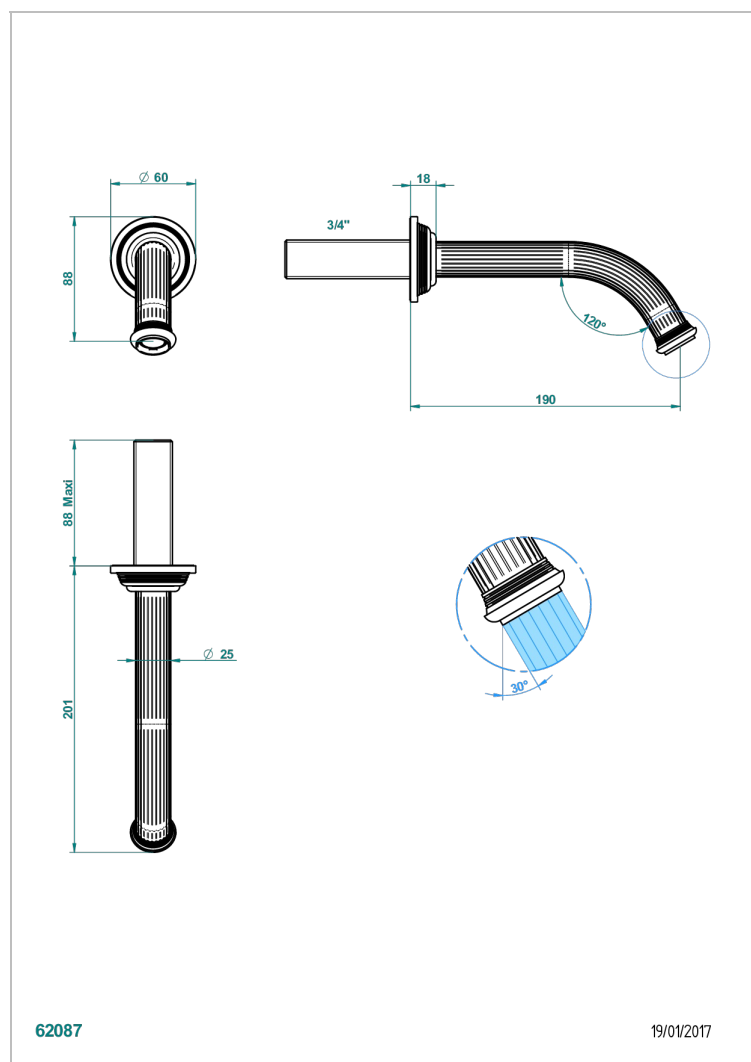

GRAND CENTRAL BLACK ONYX WITH LEVER

U9N-42GB

THG[®]
PARIS

Wall mounted bath spout, without T junction

62087

19/01/2017

CARACTERÍSTICAS

- Grand central Black Onyx with lever
- Wall mounted bath spout, without T junction

ACABADOS DISPONIBLES

Bronce claro - D01
Cerámica negra mate - D30
Cobre viejo mate - H07
Cromo - A02
Cromo mate - C02
Dorado - F01

Dorado mate - F07
Dorado pálido - F30
Dorado pálido mate (sin barniz) - F31
Natural smoked Brass - A13
Níquel - B01
Níquel mate - C01

Níquel viejo - H28
Pvd blush - H62
Pvd blush mate - H60
Pvd color latón - H49
Pvd color latón mate - H50
Pvd color níquel - H55

Pvd color níquel mate - H56
Pvd color oro - H52
Pvd color oro mate - H53
Pvd grafito - H64
Pvd grafito mate - H65
Pvd marrón bronce - F33