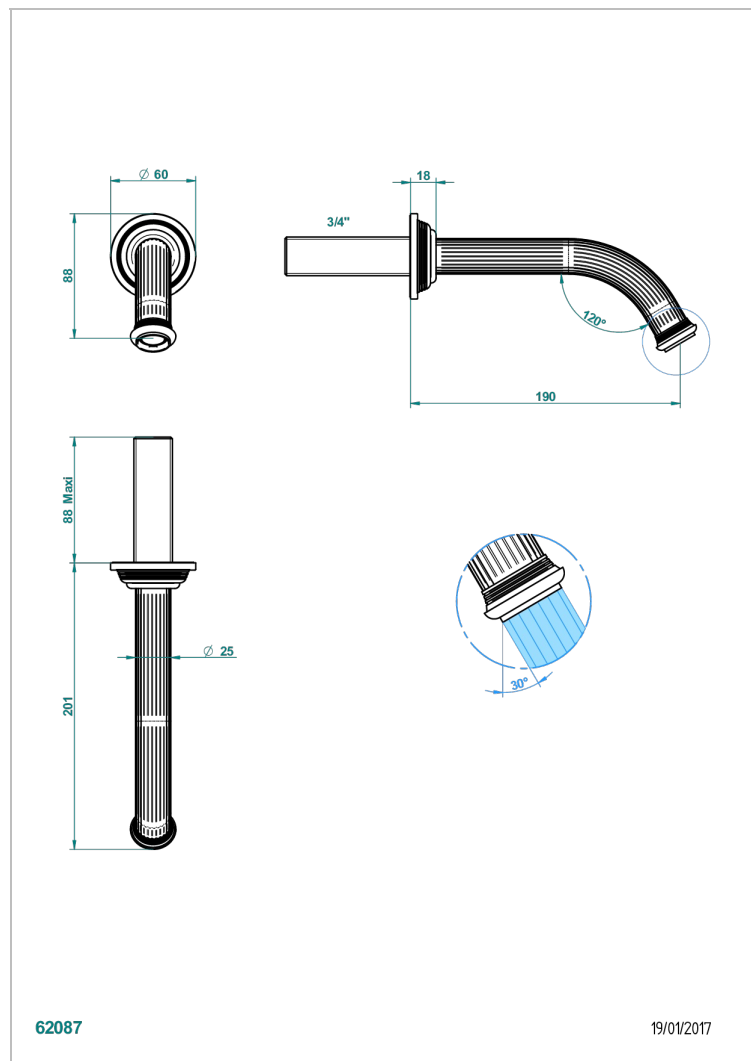

GRAND CENTRAL BLACK ONYX WITH LEVER

U9N-42GB

Wall mounted bath spout, without T junction

THG[®]
PARIS

62087

19/01/2017

CHARACTERISTIC

- Grand central Black Onyx with lever
- Wall mounted bath spout, without T junction

AVAILABLE FINITIONS

Antique nickel - H28
Black ceram - D30
Blush PVD - H62
Brass color PVD - H49
Brown bronze color PVD - F33
Gold color PVD - H52

Graphite PVD - H64
Lacquered light bronze - D01
Matt Umber PVD - H67
Matt blush PVD - H60
Matt brass color PVD - H50
Matt brown bronze color PVD - F34