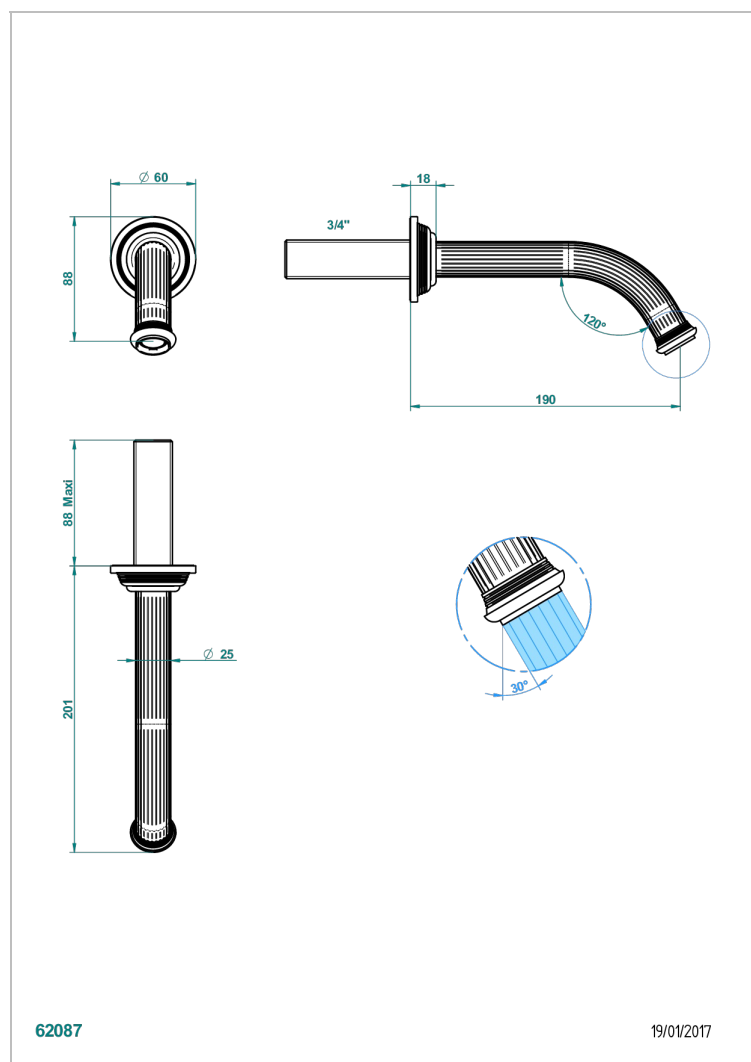

GRAND CENTRAL BLACK ONYX WITH LEVER

U9N-42GB

THG[®]
PARIS

Wall mounted bath spout, without T junction

EIGENSCHAFTEN

- Grand central Black Onyx with lever
- Wall mounted bath spout, without T junction

VERFÜGBARE OBERFLÄCHEN

Altnickel - H28
Blassgold - F30
Blassgold matt unlackiert - F31
Bronze hell - D01
Chrom - A02
Chrom matt - C02

Gold - F01
Gold matt - F07
Kupfer altrot matt lackiert - H07
Mattschwarz keramik - D30
Natural smoked Brass - A13
Nickel matt - C01