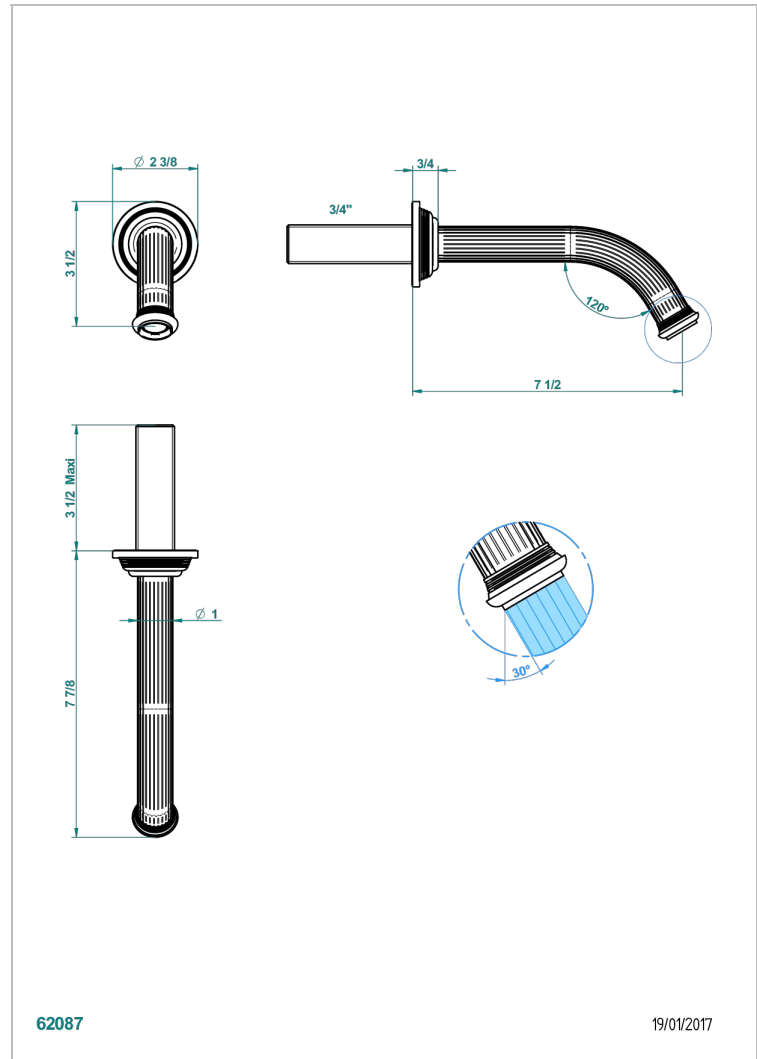

GRAND CENTRAL BLACK ONYX WITH LEVER

U9N-42GB

Wall mounted bath spout, without T junction

THG[®]
PARIS

62087

19/01/2017

CHARACTERISTIC

- Grand central Black Onyx with lever
- Wall mounted bath spout, without T junction

AVAILABLE FINITIONS

Antique nickel - H28
Black ceram - D30
Blush PVD - H62
Brass color PVD - H49
Brown bronze color PVD - F33
Gold color PVD - H52

Graphite PVD - H64
Lacquered light bronze - D01
Matt Umber PVD - H67
Matt blush PVD - H60
Matt brass color PVD - H50
Matt brown bronze color PVD - F34