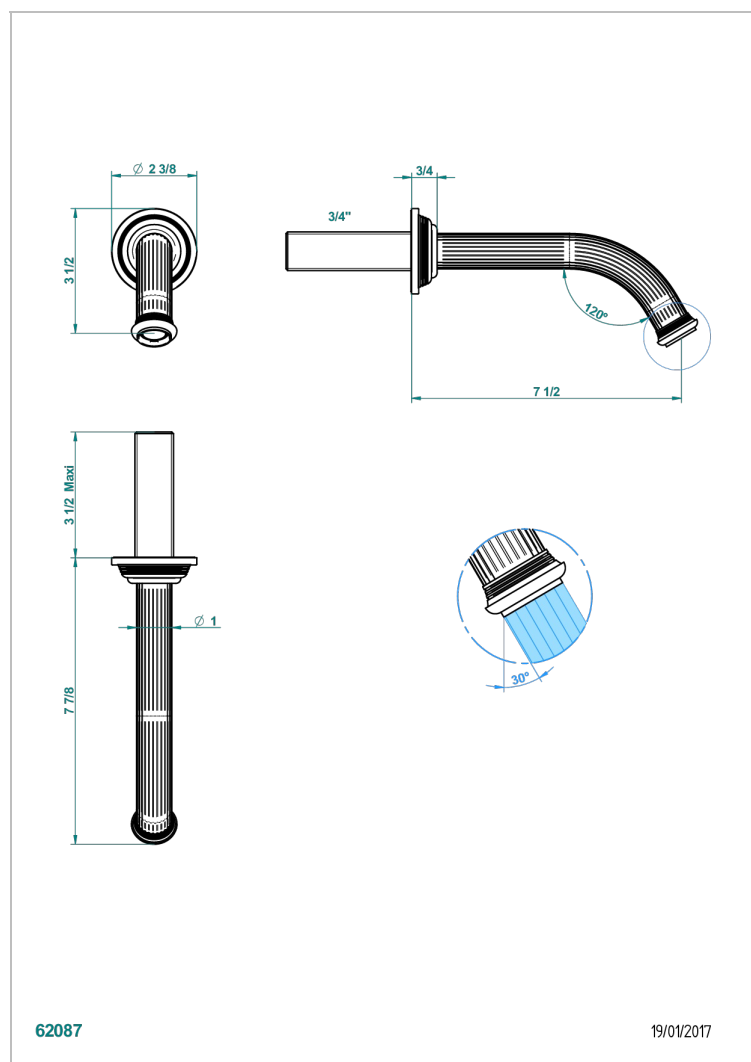

GRAND CENTRAL BLACK ONYX WITH LEVER

U9N-42GB

THG[®]
PARIS

Wall mounted bath spout, without T junction

62087

19/01/2017

EIGENSCHAFTEN

- Grand central Black Onyx with lever
- Wall mounted bath spout, without T junction

VERFÜGBARE OBERFLÄCHEN

Altnickel - H28
Blassgold - F30
Blassgold matt unlackiert - F31
Bronze hell - D01
Chrom - A02
Chrom matt - C02

Gold - F01
Gold matt - F07
Kupfer altrot matt lackiert - H07
Mattschwarz keramik - D30
Natural smoked Brass - A13
Nickel matt - C01