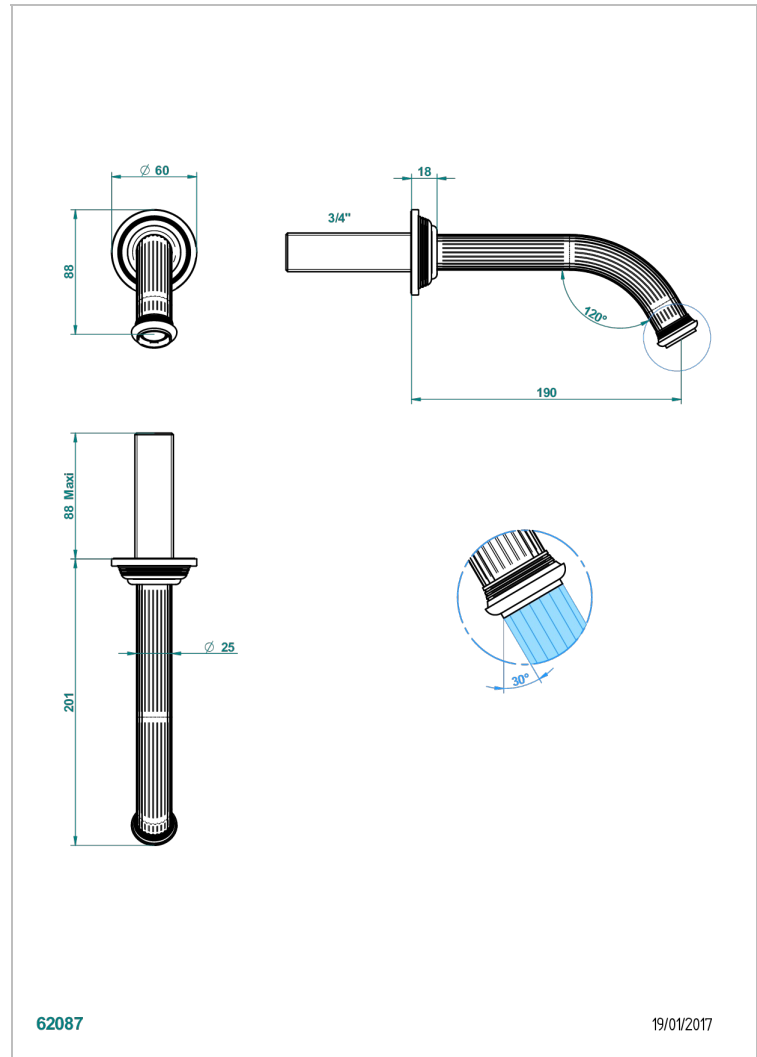

# GRAND CENTRAL BLACK ONYX

U9M-42GB

Wall mounted bath spout, without T junction

THG<sup>®</sup>  
PARIS

## CARACTERÍSTICAS

- Grand central Black Onyx
- Wall mounted bath spout, without T junction

Níquel viejo - H28  
Pvd blush - H62  
Pvd blush mate - H60  
Pvd color latón - H49  
Pvd color latón mate - H50  
Pvd color níquel - H55

Pvd color níquel mate - H56  
Pvd color oro - H52  
Pvd color oro mate - H53  
Pvd grafito - H64  
Pvd grafito mate - H65  
Pvd marrón bronce - F33