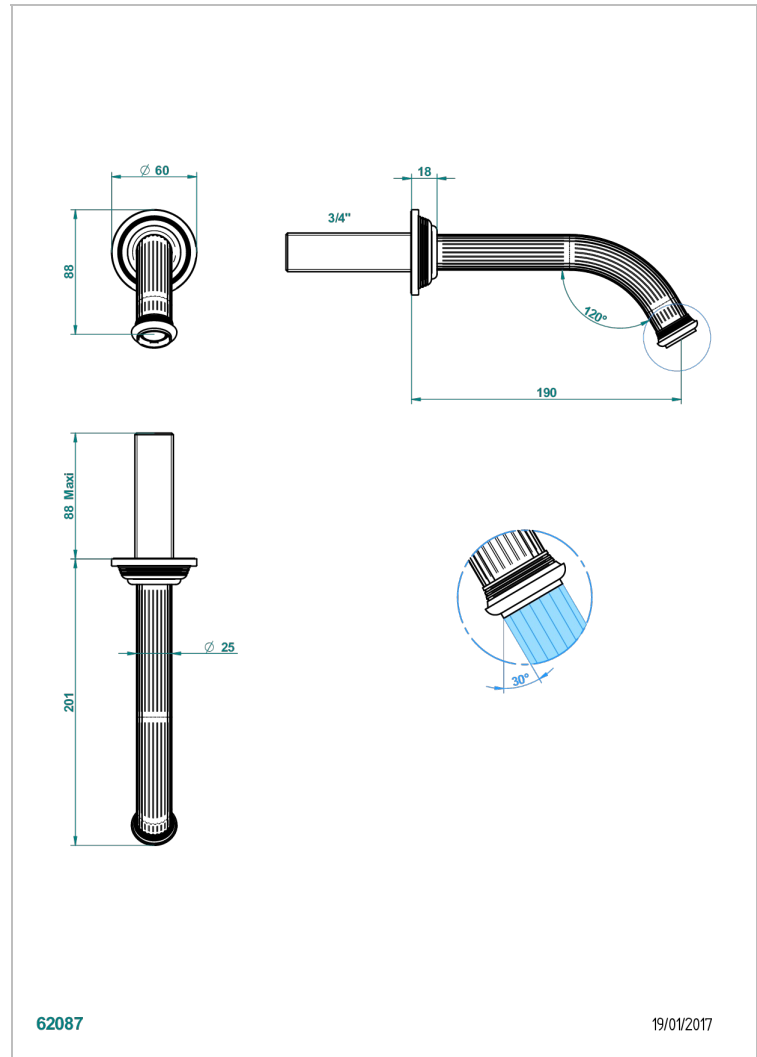

GRAND CENTRAL BLACK ONYX

U9M-42GB

Bath spout, wall mounted

THG[®]
PARIS

CHARACTERISTIC

- Grand central Black Onyx
- Bath spout, wall mounted

AVAILABLE FINITIONS

Black ceram - D30
Blush PVD - H62
Brass color PVD - H49
Brown bronze color PVD - F33
Chrome polished - A02
Copper antique matt, coated - H07

Gold color PVD - H52
Gold mat - F07
Gold polished - F01
Graphite PVD - H64
Light coated bronze - D01
Matt Umber PVD - H67

Matt blush PVD - H60
Matt brass color PVD - H50
Matt brown bronze color PVD - F34
Matt chrome (American satin) - C02
Matt gold color PVD - H53
Matt graphite PVD - H65

Matt nickel (American satin) - C01
Matt nickel color PVD - H56
Natural smoked Brass - A13
Nickel antique / Sovereign - H28
Nickel color PVD - H55
Nickel polished - B01

Soft gold - F30
Soft matt gold - F31
Umber PVD - H66