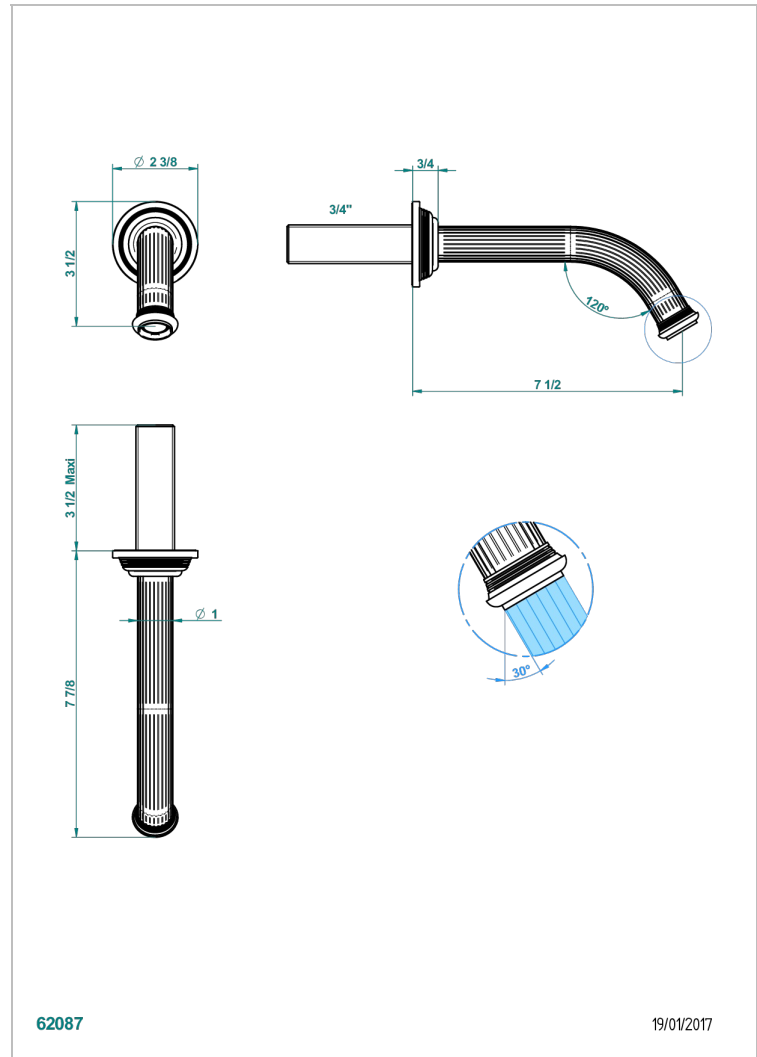

GRAND CENTRAL BLACK ONYX

U9M-42GB

Bath spout, wall mounted

THG[®]
PARIS

62087

19/01/2017

CHARACTERISTIC

- Grand central Black Onyx
- Bath spout, wall mounted

AVAILABLE FINITIONS

Black ceram - D30
Blush PVD - H62
Brass color PVD - H49
Brown bronze color PVD - F33
Chrome polished - A02
Copper antique matt, coated - H07

Gold color PVD - H52
Gold mat - F07
Gold polished - F01
Graphite PVD - H64
Light coated bronze - D01
Matt Umber PVD - H67