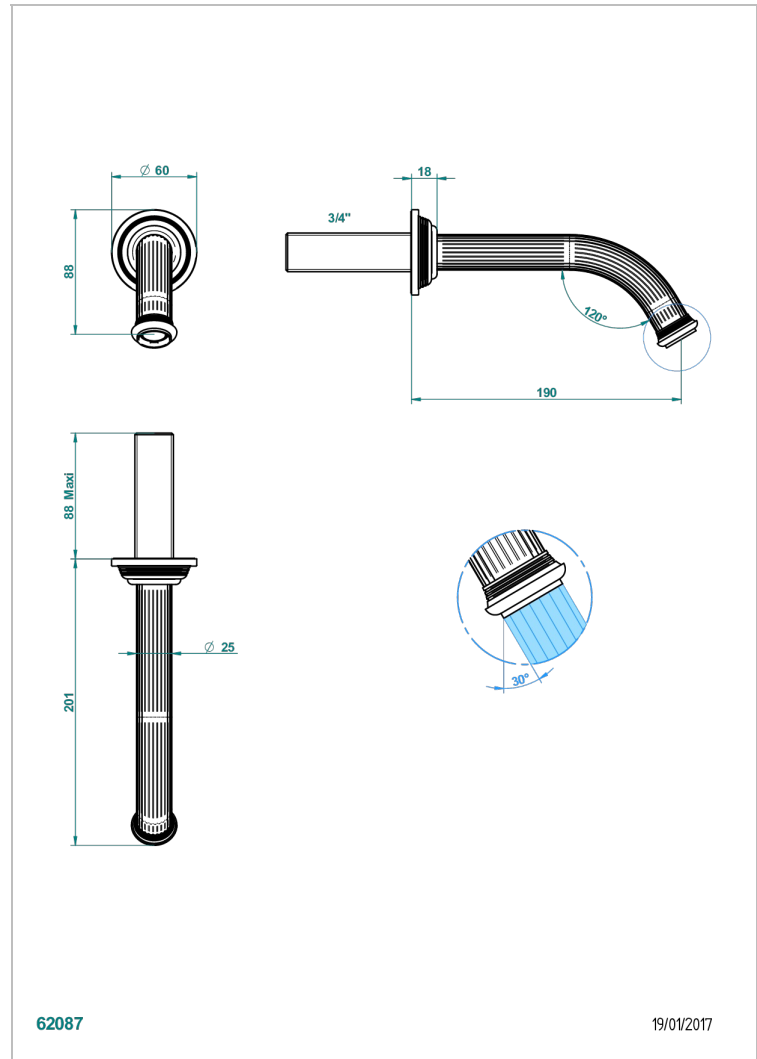

GRAND CENTRAL BLACK ONYX

U9M-42GB

Wall mounted bath spout, without T junction

THG[®]
PARIS

CHARACTERISTIC

- Grand central Black Onyx
- Wall mounted bath spout, without T junction

AVAILABLE FINITIONS

Antique nickel - H28
Black ceram - D30
Blush PVD - H62
Brass color PVD - H49
Brown bronze color PVD - F33
Gold color PVD - H52

Graphite PVD - H64
Lacquered light bronze - D01
Matt Umber PVD - H67
Matt blush PVD - H60
Matt brass color PVD - H50
Matt brown bronze color PVD - F34

Matt chrome - C02
Matt gold - F07
Matt gold color PVD - H53
Matt graphite PVD - H65
Matt nickel (color finish) - C01
Matt nickel color PVD - H56

Natural smoked Brass - A13
Nickel color PVD - H55
Polished chrome (color finish) - A02
Polished gold (color finish) - F01
Polished nickel - B01
Soft gold - F30

Soft matt gold - F31
Umber PVD - H66
Varnished matt antique red copper
(color finish) - H07