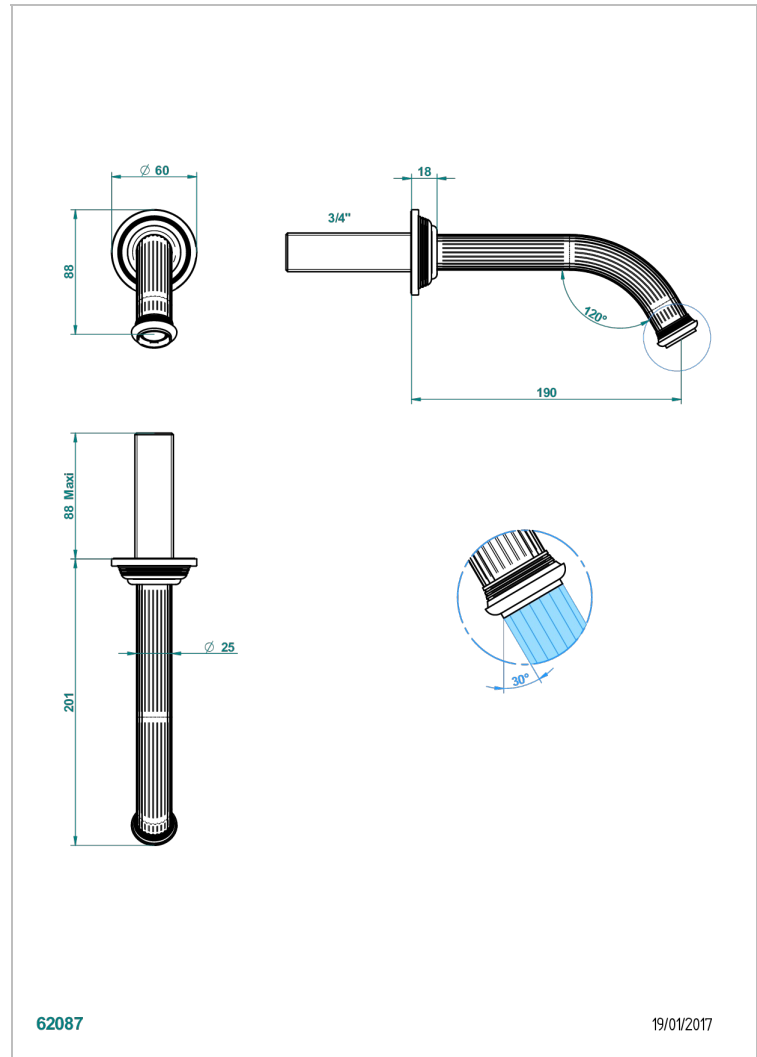

GRAND CENTRAL BLACK ONYX

U9M-42GB

Wall mounted bath spout, without T junction

THG[®]
PARIS

62087

19/01/2017

EIGENSCHAFTEN

- Grand central Black Onyx
- Wall mounted bath spout, without T junction

VERFÜGBARE OBERFLÄCHEN

Altnickel - H28
Blassgold - F30
Blassgold matt unlackiert - F31
Bronze hell - D01
Chrom - A02
Chrom matt - C02

Gold - F01
Gold matt - F07
Kupfer altrot matt lackiert - H07
Mattschwarz keramik - D30
Natural smoked Brass - A13
Nickel matt - C01