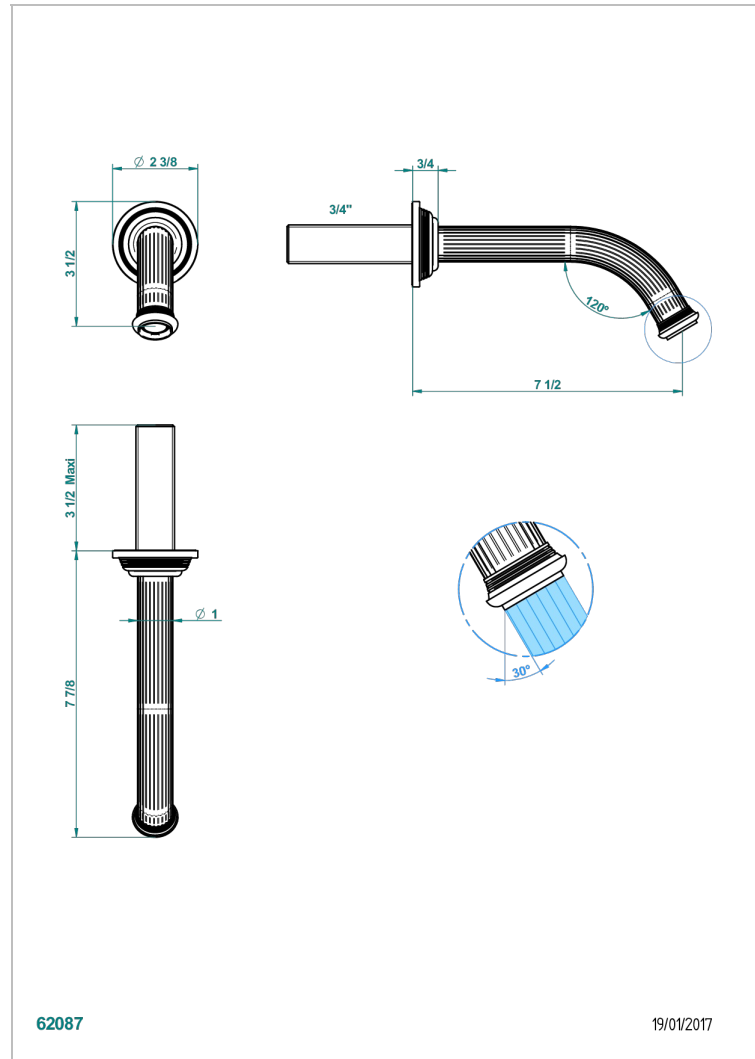

# GRAND CENTRAL BLACK ONYX

U9M-42GB

Wall mounted bath spout, without T junction

THG<sup>®</sup>  
PARIS

62087

19/01/2017

## CHARACTERISTIC

- Grand central Black Onyx
- Wall mounted bath spout, without T junction

## AVAILABLE FINITIONS

Antique nickel - H28  
Black ceram - D30  
Blush PVD - H62  
Brass color PVD - H49  
Brown bronze color PVD - F33  
Gold color PVD - H52

Graphite PVD - H64  
Lacquered light bronze - D01  
Matt Umber PVD - H67  
Matt blush PVD - H60  
Matt brass color PVD - H50  
Matt brown bronze color PVD - F34