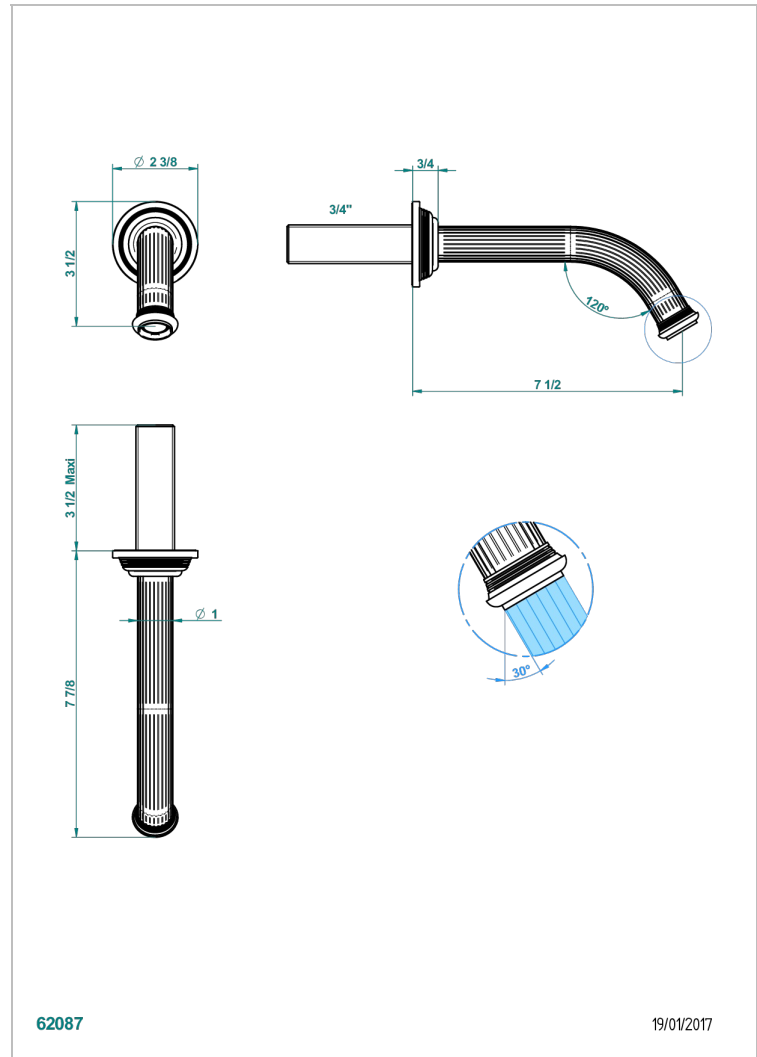

GRAND CENTRAL BLACK ONYX

U9M-42GB

Wall mounted bath spout, without T junction

THG[®]
PARIS

62087

19/01/2017

EIGENSCHAFTEN

- Grand central Black Onyx
- Wall mounted bath spout, without T junction

VERFÜGBARE OBERFLÄCHEN

Altnickel - H28
Blassgold - F30
Blassgold matt unlackiert - F31
Bronze hell - D01
Chrom - A02
Chrom matt - C02

Gold - F01
Gold matt - F07
Kupfer altrot matt lackiert - H07
Mattschwarz keramik - D30
Natural smoked Brass - A13
Nickel matt - C01