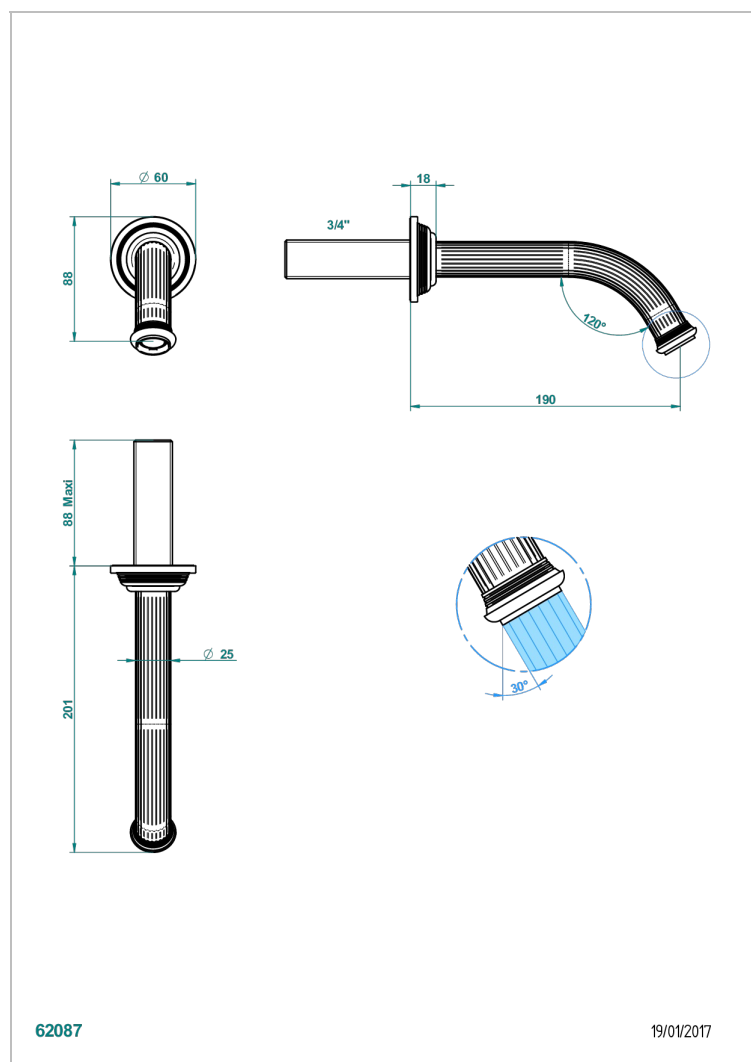

# GRAND CENTRAL METAL WITH LEVER

U9L-42GB

Wall mounted bath spout, without T junction

THG<sup>®</sup>  
PARIS

## CARACTERÍSTICAS

- Grand central Metal with lever
- Wall mounted bath spout, without T junction

Níquel viejo - H28  
Polished chrome with gold inlay - GA1  
Pvd blush - H62  
Pvd blush mate - H60  
Pvd color latón - H49  
Pvd color latón mate - H50

Pvd color níquel - H55  
Pvd color níquel mate - H56  
Pvd color oro - H52  
Pvd color oro mate - H53  
Pvd grafito - H64  
Pvd grafito mate - H65