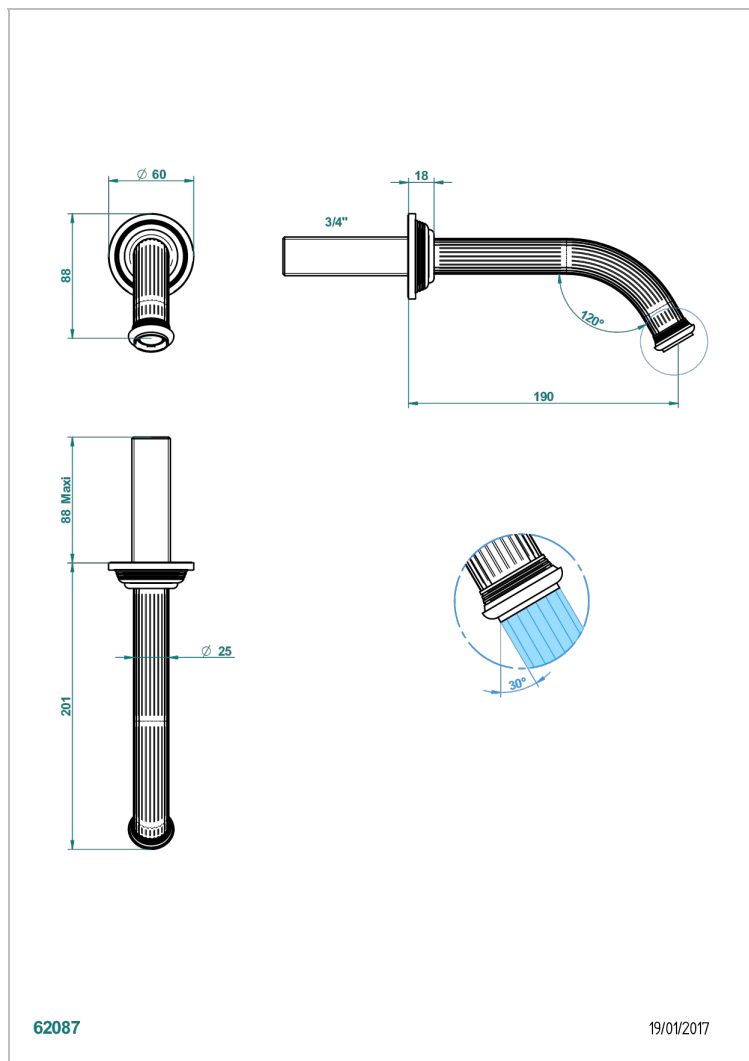

GRAND CENTRAL METAL WITH LEVER

U9L-42GB

Wall mounted bath spout, without T junction

THG[®]
PARIS

62087

19/01/2017

CHARACTERISTIC

- Grand central Metal with lever
- Wall mounted bath spout, without T junction

AVAILABLE FINITIONS

Antique nickel - H28
Black ceram - D30
Blush PVD - H62
Brass color PVD - H49
Brown bronze color PVD - F33
Gold color PVD - H52

Graphite PVD - H64
Lacquered light bronze - D01
Matt Umber PVD - H67
Matt blush PVD - H60
Matt brass color PVD - H50
Matt brown bronze color PVD - F34