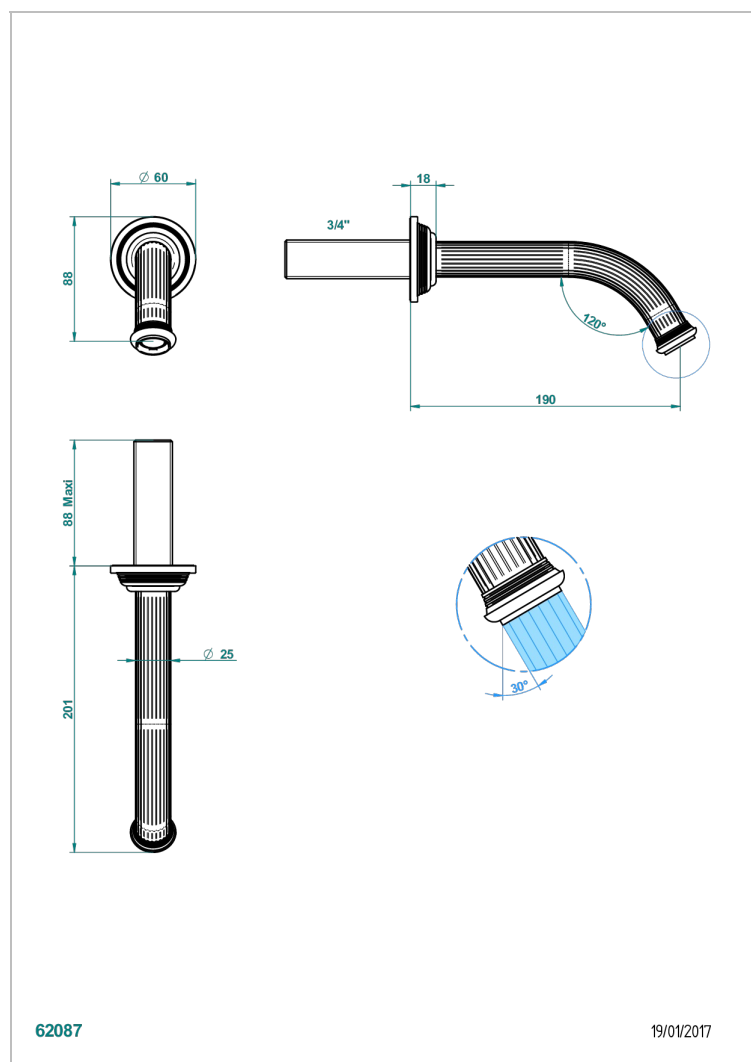

GRAND CENTRAL METAL WITH LEVER

U9L-42GB

Wall mounted bath spout, without T junction

THG[®]
PARIS

62087

19/01/2017

EIGENSCHAFTEN

- Grand central Metal with lever
- Wall mounted bath spout, without T junction

VERFÜGBARE OBERFLÄCHEN

Altnickel - H28
Blassgold - F30
Blassgold matt unlackiert - F31
Bronze hell - D01
Chrom - A02
Chrom matt - C02

Gold - F01
Gold matt - F07
Kupfer altrot matt lackiert - H07
Mattschwarz keramik - D30
Natural smoked Brass - A13
Nickel matt - C01