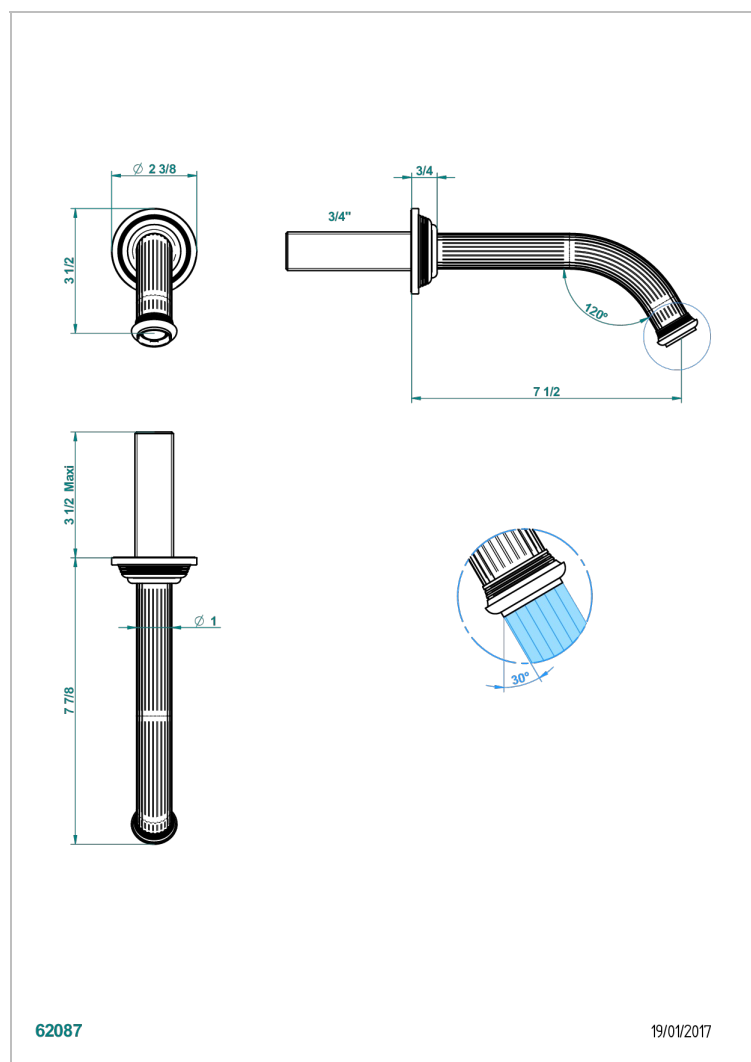

GRAND CENTRAL METAL WITH LEVER

U9L-42GB

Wall mounted bath spout, without T junction

THG[®]
PARIS

CARACTERÍSTICAS

- Grand central Metal with lever
- Wall mounted bath spout, without T junction

ACABADOS DISPONIBLES

Bronce claro - D01
Cerámica negra mate - D30
Cobre viejo mate - H07
Cromo - A02
Cromo mate - C02
Dorado - F01

Dorado mate - F07
Dorado pálido - F30
Dorado pálido mate (sin barniz) - F31
Natural smoked Brass - A13
Níquel - B01
Níquel mate - C01

Níquel viejo - H28
Polished chrome with gold inlay - GA1
Pvd blush - H62
Pvd blush mate - H60
Pvd color latón - H49
Pvd color latón mate - H50

Pvd color níquel - H55
Pvd color níquel mate - H56
Pvd color oro - H52
Pvd color oro mate - H53
Pvd grafito - H64
Pvd grafito mate - H65