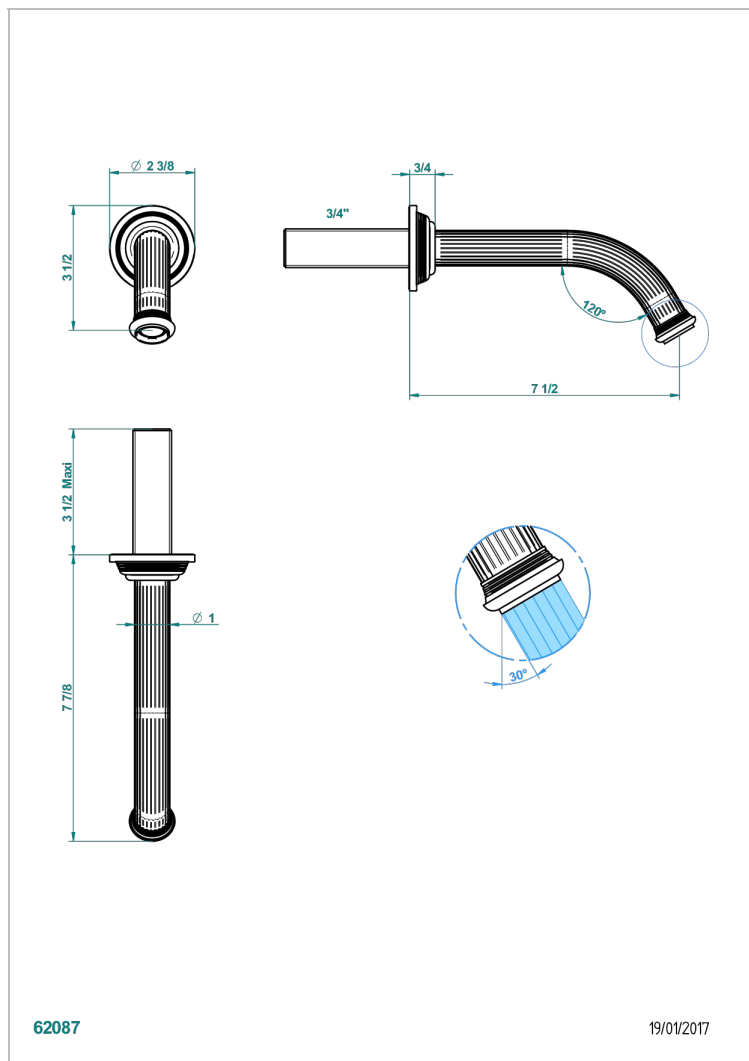

# GRAND CENTRAL METAL WITH LEVER

U9L-42GB

Wall mounted bath spout, without T junction

THG<sup>®</sup>  
PARIS

62087

19/01/2017

## CHARACTERISTIC

- Grand central Metal with lever
- Wall mounted bath spout, without T junction

## AVAILABLE FINITIONS

Antique nickel - H28  
Black ceram - D30  
Blush PVD - H62  
Brass color PVD - H49  
Brown bronze color PVD - F33  
Gold color PVD - H52

Graphite PVD - H64  
Lacquered light bronze - D01  
Matt Umber PVD - H67  
Matt blush PVD - H60  
Matt brass color PVD - H50  
Matt brown bronze color PVD - F34