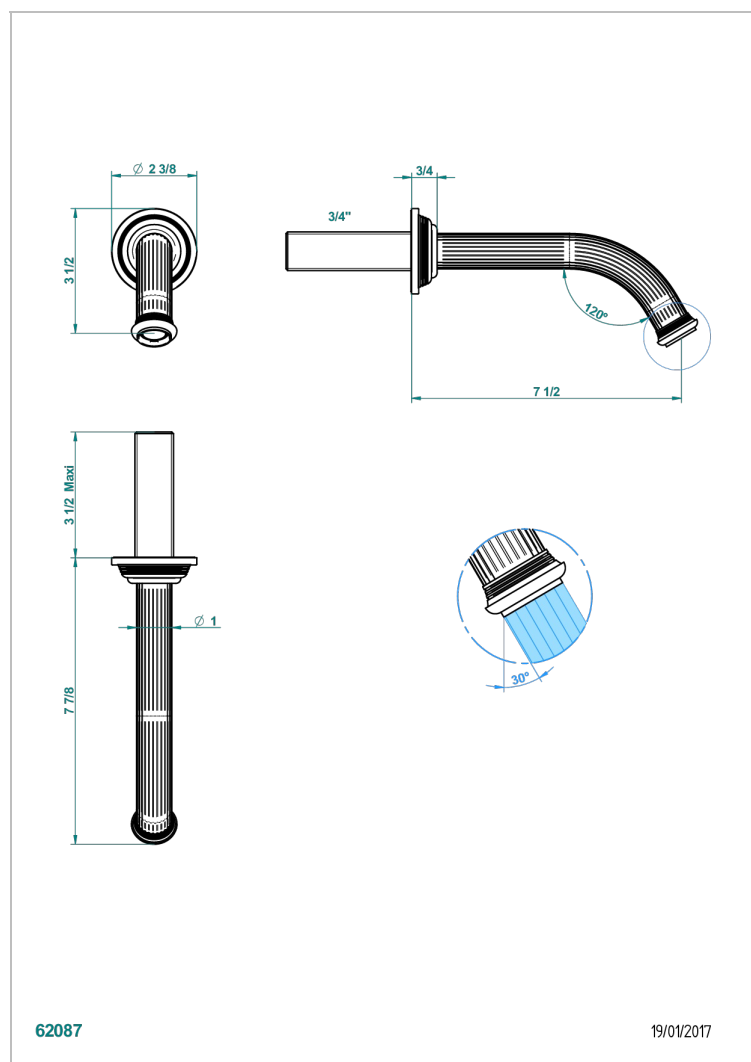

GRAND CENTRAL METAL WITH LEVER

U9L-42GB

Wall mounted bath spout, without T junction

THG[®]
PARIS

EIGENSCHAFTEN

- Grand central Metal with lever
- Wall mounted bath spout, without T junction

VERFÜGBARE OBERFLÄCHEN

Altnickel - H28
Blassgold - F30
Blassgold matt unlackiert - F31
Bronze hell - D01
Chrom - A02
Chrom matt - C02

Gold - F01
Gold matt - F07
Kupfer altrot matt lackiert - H07
Mattschwarz keramik - D30
Natural smoked Brass - A13
Nickel matt - C01

Pvd nickel matt - H56
Pvd umber - H66
Pvd umber matt - H67
Silbernickel - B01