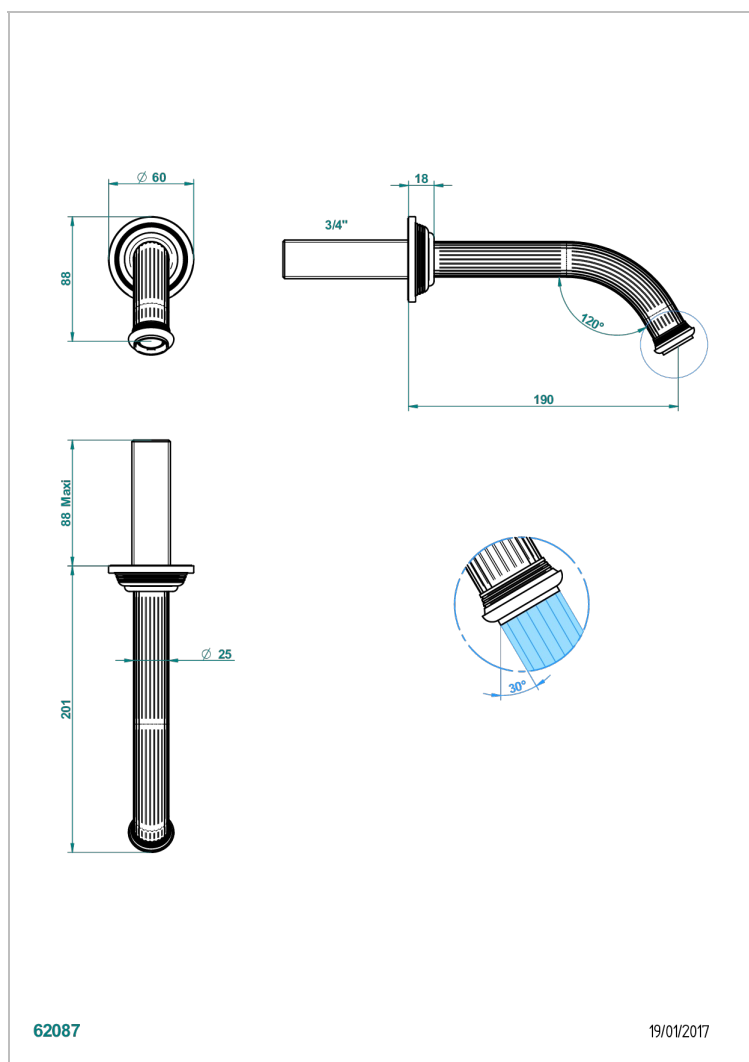

GRAND CENTRAL METAL WITH LEVER

U9L-42GB

Wall mounted bath spout, without T junction

THG[®]
PARIS

62087

19/01/2017

CARACTERÍSTICAS

- Grand central Metal with lever
- Wall mounted bath spout, without T junction

ACABADOS DISPONIBLES

Bronce claro - D01
Cerámica negra mate - D30
Cobre viejo mate - H07
Cromo - A02
Cromo mate - C02
Dorado - F01

Dorado mate - F07
Dorado pálido - F30
Dorado pálido mate (sin barniz) - F31
Natural smoked Brass - A13
Níquel - B01
Níquel mate - C01

Níquel viejo - H28
Polished chrome with gold inlay - GA1
Pvd blush - H62
Pvd blush mate - H60
Pvd color latón - H49
Pvd color latón mate - H50

Pvd color níquel - H55
Pvd color níquel mate - H56
Pvd color oro - H52
Pvd color oro mate - H53
Pvd grafito - H64
Pvd grafito mate - H65