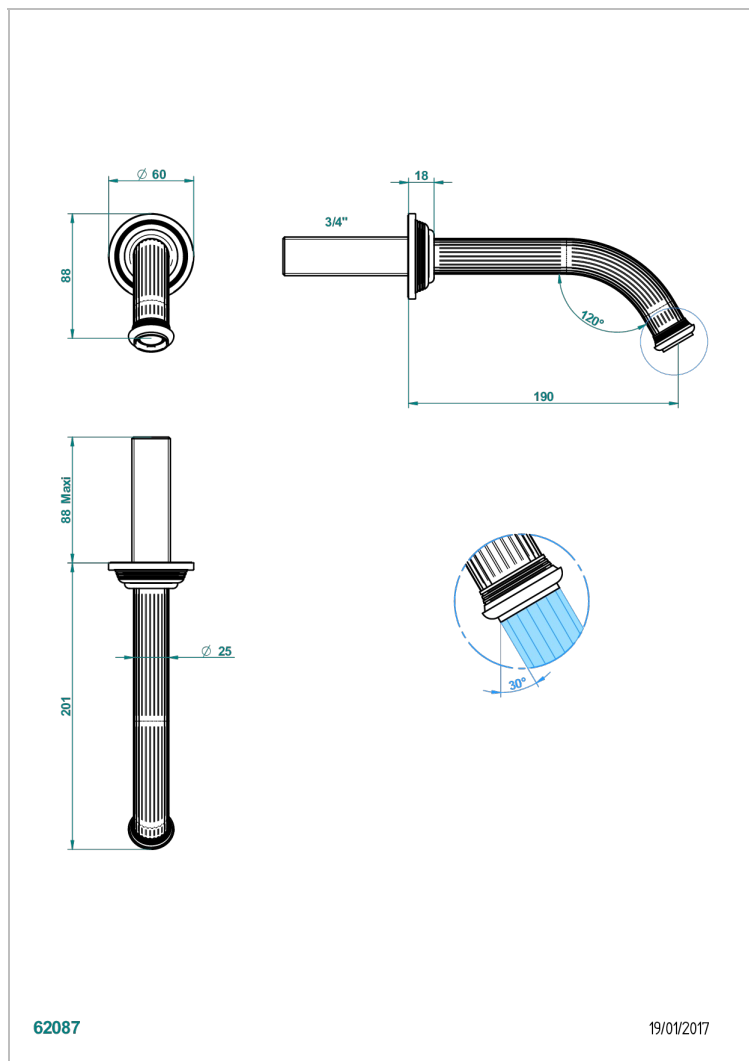

GRAND CENTRAL METAL WITH LEVER

U9L-42GB

Wall mounted bath spout, without T junction

THG[®]
PARIS

CHARACTERISTIC

- Grand central Metal with lever
- Wall mounted bath spout, without T junction

AVAILABLE FINITIONS

Antique nickel - H28
Black ceram - D30
Blush PVD - H62
Brass color PVD - H49
Brown bronze color PVD - F33
Gold color PVD - H52

Graphite PVD - H64
Lacquered light bronze - D01
Matt Umber PVD - H67
Matt blush PVD - H60
Matt brass color PVD - H50
Matt brown bronze color PVD - F34