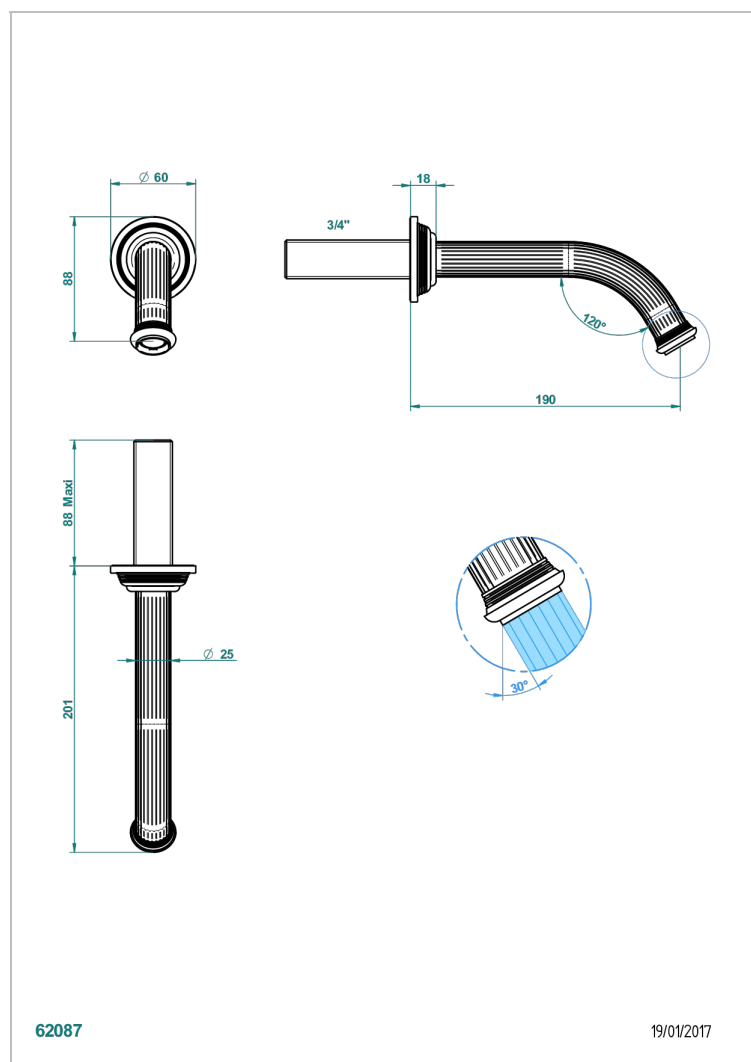

GRAND CENTRAL METAL WITH LEVER

U9L-42GB

Wall mounted bath spout, without T junction

THG[®]
PARIS

EIGENSCHAFTEN

- Grand central Metal with lever
- Wall mounted bath spout, without T junction

VERFÜGBARE OBERFLÄCHEN

Altnickel - H28
Blassgold - F30
Blassgold matt unlackiert - F31
Bronze hell - D01
Chrom - A02
Chrom matt - C02

Gold - F01
Gold matt - F07
Kupfer altrot matt lackiert - H07
Mattschwarz keramik - D30
Natural smoked Brass - A13
Nickel matt - C01